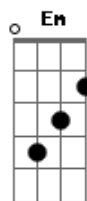

[Segunda Parte]

Am
While giving fate a chance
Am
I split my favorite pants
G
And backed out of the chatroom
Am
It never hurts to try
Am
Is such a stupid lie
G
I won't be coming back
F
The story you were peddling
G
Wasn't worth a list
Am

Acordes

© ukulele-chords.com

© ukulele-chords.com

© ukulele-chords.com

© ukulele-chords.com

And I prolonged my blinking
F
The colors you were seeing
G
Really had me thinking

[Refrão]

Am
Sounds like I could use a beating
Em
Heart warming up to the feeling
F G
Long nights and days without ending
Am
Don't say I could see it coming
Em
Something to keep my mind running
F G Am
Actual daydream awake me now