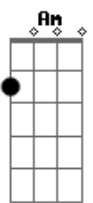

Kings Of Leon - Actual Daydream

tom:
Am

Intro: Am G

[Primeira Parte]

Am
Jump to conclusion
Am
Based on illusion
G
Everything is shaved ice
Am
Fashion week's a blur
Am
And everybody slurs
G
And feels out of style

[Pré-Refrão]

F
Home is nice and warm
G
Relationships are forming
Am
Things are getting physical
F
I can feel the evening
G
Reaping what we're sowing

[Refrão]

Am
Sounds like I could use a beating
Em
Heart warming up to the feeling
F Am G Am G
Actual daydream awake me

[Segunda Parte]

Am
While giving fate a chance
Am
I split my favorite pants
G
And backed out of the chatroom
Am
It never hurts to try
Am
Is such a stupid lie
G
I won't be coming back
F
The story you were peddling
G
Wasn't worth a list
Am

Acordes

© ukulele-chords.com