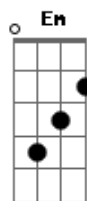

[Segunda Parte]

Am  
While giving fate a chance  
Am  
I split my favorite pants  
G  
And backed out of the chatroom  
Am  
It never hurts to try  
Am  
Is such a stupid lie  
G  
I won't be coming back  
F  
The story you were peddling  
G  
Wasn't worth a list  
Am

## Acordes

© ukulele-chords.com

© ukulele-chords.com

© ukulele-chords.com

© ukulele-chords.com

And I prolonged my blinking  
F  
The colors you were seeing  
G  
Really had me thinking

[Refrão]

Am  
Sounds like I could use a beating  
Em  
Heart warming up to the feeling  
F G  
Long nights and days without ending  
Am  
Don't say I could see it coming  
Em  
Something to keep my mind running  
F G Am  
Actual daydream awake me now