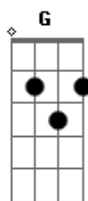

© ukulele-chords.com