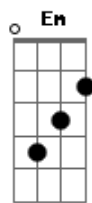

[Segunda Parte]

Am
While giving fate a chance
Am
I split my favorite pants
G
And backed out of the chatroom
Am
It never hurts to try
Am
Is such a stupid lie
G
I won't be coming back
F
The story you were peddling
G
Wasn't worth a list
Am

Acordes

© ukulele-chords.com

© ukulele-chords.com

© ukulele-chords.com

© ukulele-chords.com

And I prolonged my blinking
F
The colors you were seeing
G
Really had me thinking

[Refrão]

Am
Sounds like I could use a beating
Em
Heart warming up to the feeling
F G
Long nights and days without ending
Am
Don't say I could see it coming
Em
Something to keep my mind running
F G Am
Actual daydream awake me now