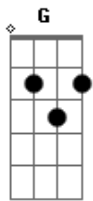

Kings Of Convenience - Rion On An Empty Street

Tom: **Bb**
Intro: 2x:

G **Cm**
"Why, why so quiet
Bb **F2** **G** **Cm** **Bb** **F2**
oh my mysterious country singer," she asked
G **Cm**
my life it's a riot
Bb **F2** **G** **Cm** **Bb** **F2**
I am climbing barricades in empty streets at night

(Intro)

when I'm down fighting shadows

twenty-five postcards in a box in my room
telephone conversations
gas slowly leaking out of a heart shaped balloon

G2
it's a dangerous game
F2 **G2**
that I'm not sure if I could keep playing for long
G2
it's a dangerous game,
F2 **G2**
it's a very fine line and if one step is wrong
Cm **Bb** **G2**
I have no cards to play and that's why
Cm **Bb**
I've got nothing to say tonight

Acordes

© ukulele-chords.com