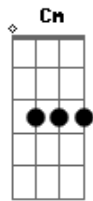

© ukulele-chords.com