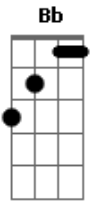

© ukulele-chords.com