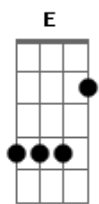

ukulele-chords.com

Kings Of Convenience - Peacetime Resistance

Intro: E A B D
E A B Gb4
Em G G A7
Em G G A7
Em G G A7
Em G G A7

tom:

Em Feeling the comfort of eyes is your sole intention
Em G G A7
We all want to be understood unconditionally
Em G G A7
But you have to realize that a viewer needs distance
Em G G A7
And the moment your wall melts down - the inside is outside
(Em G G A7)
(Em G G A7)

Em Maybe way back in the past when people were different
Em G
Shortening bonds made them last
G A7

Now we emphasize our difference
Em G G A7
We have been enrolled one by one for the Peacetime Resistance
Em G G A7
And we're fighting our battles alone

(Eadd9 Ebm7 Gbadd9 Ebm7)
(Eadd9 Ebm7 Gbadd9)
(E A B Gb4)
(E A B Gb4)
(E A B Gb4)
(E A B Gb4)
(E A B Gb4 G A7)

Em G G A7
We've got four eyes - so why yearn for one perspective?
Em G G A7
We've got colours with shades erased when blended
Em G G A7
We've got four eyes - so why yearn for one perspective?
Em G G A7
We've got colours, but they disappear when blended

(Em G G A7)
(Em G G A7)
(Em G G A7)
(Em G G A7 Em)

Acordes

ukulele-chords.com