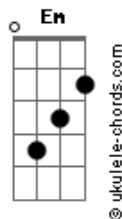

Kings Of Convenience - Love Is a Lonely Thing

tom:

Intro: Dm C

Dm C
If you want someone to enter in your life
Dm C
Show a part of your world they can dream about
Em Dm Em Dm
It will seem a fair idea if you make it their idea
Dm C
Go back to your corner, let them come to you

Dm C
Patience is the hardest thing you have to learn
Dm C

Acordes

Hours seem like oceans when desire burns
Em Dm Em Dm
Rushing in will ruin all, you must bide your time
Dm C
Sow a seed and water, wait for love to grow

Dm C
Love, to you, is given; love is gifted you
Dm C
No love can be taken, that love is not true
Em Dm Em Dm
Love is pain and suffering, love can b? a lonely thing
Dm C
Once you've known that magic, who can liv? without it?