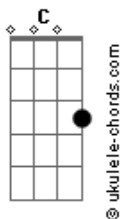

Kings Of Convenience - Love Is a Lonely Thing

tom:

Intro: Dm C

Dm C
If you want someone to enter in your life
Dm C
Show a part of your world they can dream about
Em Dm Em Dm
It will seem a fair idea if you make it their idea
Dm C
Go back to your corner, let them come to you

Dm C
Patience is the hardest thing you have to learn
Dm C

Acordes

Hours seem like oceans when desire burns
Em Dm Em Dm
Rushing in will ruin all, you must bide your time
Dm C
Sow a seed and water, wait for love to grow

Dm C
Love, to you, is given; love is gifted you
Dm C
No love can be taken, that love is not true
Em Dm Em Dm
Love is pain and suffering, love can b? a lonely thing
Dm C
Once you've known that magic, who can liv? without it?