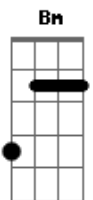

© ukulele-chords.com