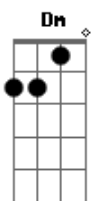

© ukulele-chords.com