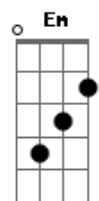

© ukulele-chords.com

[Refrão]

F C
My God, it's hard to be loved
Dm
But that's life
Dm
Too bad that I'm never enough
F Em
So sad got me licking my cuts
Dm
And that's fine
Dm
Too bad that I'm never enough