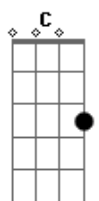

© ukulele-chords.com