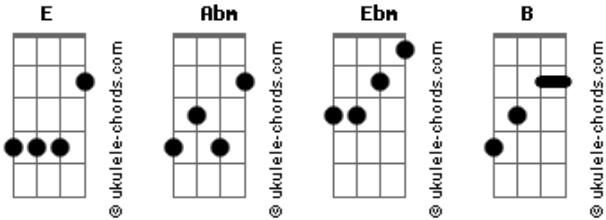

King Gizzard & The Lizard Wizard - Slow Jam 1

tom:
E

Intro: Abm

[Primeira Parte]

Abm Ebm Abm
I need to slow my mind down low
Abm Ebm Abm
I need to slow my mind down low
Abm Ebm Abm
I need to slow my mind down low

[Refrão]

E B Ebm
And when it feels like coming on
E A#m- B Ebm
Boy, it makes it hard to talk
E B Ebm
For me
Ebm

Acordes

For me

[Interlúdio] Abm

[Segunda Parte]

Abm Ebm Abm
I need to slow my mind down low
Abm Ebm Abm
I need to slow my mind down low