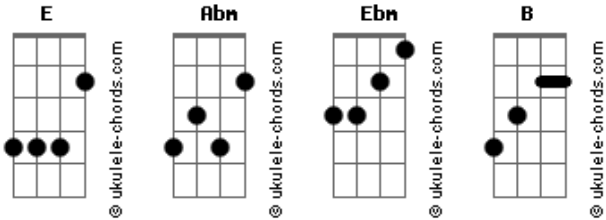

# King Gizzard & The Lizard Wizard - Slow Jam 1

tom:  
E

Intro: Abm

[Primeira Parte]

Abm Ebm Abm  
I need to slow my mind down low  
Abm Ebm Abm  
I need to slow my mind down low  
Abm Ebm Abm  
I need to slow my mind down low

[Refrão]

E B Ebm  
And when it feels like coming on  
E A#m- B Ebm  
Boy, it makes it hard to talk  
E B Ebm  
For me  
Ebm

## Acordes

For me

[Interlúdio] Abm

[Segunda Parte]

Abm Ebm Abm  
I need to slow my mind down low  
Abm Ebm Abm  
I need to slow my mind down low

[Refrão]

E B Ebm  
And when it feels like coming on  
E A#m- B Ebm  
Boy, it makes it hard to talk  
E B Ebm  
For me  
Ebm  
For me