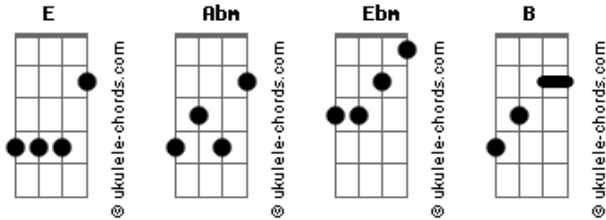

# King Gizzard & The Lizard Wizard - Slow Jam 1

tom:  
E

Intro: Abm

[Primeira Parte]

Abm Ebm Abm  
I need to slow my mind down low  
Abm Ebm Abm  
I need to slow my mind down low  
Abm Ebm Abm  
I need to slow my mind down low

[Refrão]

E B Ebm  
And when it feels like coming on  
E A#m- B Ebm  
Boy, it makes it hard to talk  
E B Ebm  
For me  
Ebm

## Acordes

For me

[Interlúdio] Abm

[Segunda Parte]

Abm Ebm Abm  
I need to slow my mind down low  
Abm Ebm Abm  
I need to slow my mind down low

[Refrão]

E B Ebm  
And when it feels like coming on  
E A#m- B Ebm  
Boy, it makes it hard to talk  
E B Ebm  
For me  
Ebm  
For me  
[Final] Abm