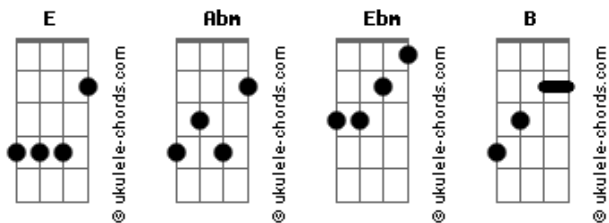

King Gizzard & The Lizard Wizard - Slow Jam 1

tom:
E

Intro: Abm

[Primeira Parte]

Abm Ebm Abm
I need to slow my mind down low
Abm Ebm Abm
I need to slow my mind down low
Abm Ebm Abm
I need to slow my mind down low

[Refrão]

E B Ebm
And when it feels like coming on
E A#m- B Ebm
Boy, it makes it hard to talk
E B Ebm
For me
Ebm

Acordes

For me

[Interlúdio] Abm

[Segunda Parte]

Abm Ebm Abm
I need to slow my mind down low
Abm Ebm Abm
I need to slow my mind down low