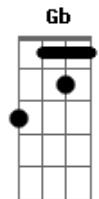

# King Gizzard & The Lizard Wizard - It's Got Old

tom:

A

Intro: A B D Gb

[Primeira Parte]

A B  
Well I'm always saying I'm sorry  
D Gb  
Your always saying you're broke  
A B  
But I'll keep my hands on the steering wheel  
D A  
If you keep your eyes on the road

[Refrão]

E D A Riff 1  
But it's not like you anyway  
E D A Riff 2  
To hide your sad face away  
E D A  
It ain't gonna stay the same  
G D A  
Cause it's got old  
A B D Gb  
Harmonica solo

[Segunda Parte]

## Acordes

© ukulele-chords.com

© ukulele-chords.com

© ukulele-chords.com

© ukulele-chords.com

© ukulele-chords.com

© ukulele-chords.com

A B  
You'll always run me in circles  
D Gb  
Chasing me round like a mouse  
A B  
But I'll keep on watching this movie  
D A  
If it means I can stay at your house

[Refrão]

E D A Riff 1  
But it's not like you anyway  
E D A Riff 2  
To hide your sad face away  
E D A  
It ain't gonna stay the same

[Final]

A G D A  
Cause it's got old  
Cause it's got old  
Cause it's got old  
Cause it's got old  
Cause it's got old