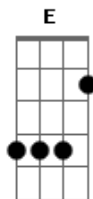

# King Gizzard & The Lizard Wizard - It's Got Old

tom:

A

Intro: A B D Gb

[Primeira Parte]

A B  
Well I'm always saying I'm sorry  
D Gb  
Your always saying you're broke  
A B  
But I'll keep my hands on the steering wheel  
D A  
If you keep your eyes on the road

[Refrão]

E D A Riff 1  
But it's not like you anyway  
E D A Riff 2  
To hide your sad face away  
E D A  
It ain't gonna stay the same  
G D A  
Cause it's got old  
A B D Gb  
Harmonica solo

[Segunda Parte]

## Acordes

© ukulele-chords.com

© ukulele-chords.com

© ukulele-chords.com

© ukulele-chords.com

© ukulele-chords.com

© ukulele-chords.com

A B  
You'll always run me in circles  
D Gb  
Chasing me round like a mouse  
A B  
But I'll keep on watching this movie  
D A  
If it means I can stay at your house

[Refrão]

E D A Riff 1  
But it's not like you anyway  
E D A Riff 2  
To hide your sad face away  
E D A  
It ain't gonna stay the same

[Final]

A G D A  
Cause it's got old  
Cause it's got old  
Cause it's got old  
Cause it's got old  
Cause it's got old