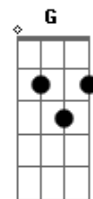

# King Gizzard & The Lizard Wizard - It's Got Old

tom:

A

Intro: A B D Gb

[Primeira Parte]

A B  
Well I'm always saying I'm sorry  
D Gb  
Your always saying you're broke  
A B  
But I'll keep my hands on the steering wheel  
D A  
If you keep your eyes on the road

[Refrão]

E D A Riff 1  
But it's not like you anyway  
E D A Riff 2  
To hide your sad face away  
E D A  
It ain't gonna stay the same  
G D A  
Cause it's got old  
A B D Gb  
Harmonica solo

[Segunda Parte]

## Acordes

© ukulele-chords.com

© ukulele-chords.com

© ukulele-chords.com

© ukulele-chords.com

© ukulele-chords.com

© ukulele-chords.com

A B  
You'll always run me in circles  
D Gb  
Chasing me round like a mouse  
A B  
But I'll keep on watching this movie  
D A  
If it means I can stay at your house

[Refrão]

E D A Riff 1  
But it's not like you anyway  
E D A Riff 2  
To hide your sad face away  
E D A  
It ain't gonna stay the same

[Final]

A G D A  
Cause it's got old  
Cause it's got old  
Cause it's got old  
Cause it's got old  
Cause it's got old