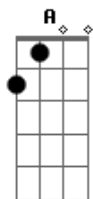

King Gizzard & The Lizard Wizard - It's Got Old

tom:

A

Intro: A B D Gb

[Primeira Parte]

A B
Well I'm always saying I'm sorry
D Gb
Your always saying you're broke
A B
But I'll keep my hands on the steering wheel
D A
If you keep your eyes on the road

[Refrão]

E D A Riff 1
But it's not like you anyway
E D A Riff 2
To hide your sad face away
E D A
It ain't gonna stay the same
G D A
Cause it's got old
A B D Gb
Harmonica solo

[Segunda Parte]

Acordes

© ukulele-chords.com