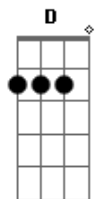

© ukulele-chords.com