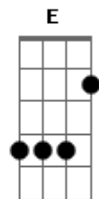

King Gizzard & The Lizard Wizard - It's Got Old

tom:

A

Intro: A B D Gb

[Primeira Parte]

A B
Well I'm always saying I'm sorry
D Gb
Your always saying you're broke
A B
But I'll keep my hands on the steering wheel
D A
If you keep your eyes on the road

[Refrão]

E D A Riff 1
But it's not like you anyway
E D A Riff 2
To hide your sad face away
E D A
It ain't gonna stay the same
G D A
Cause it's got old
A B D Gb
Harmonica solo

[Segunda Parte]

Acordes

© ukulele-chords.com

© ukulele-chords.com

© ukulele-chords.com

© ukulele-chords.com

© ukulele-chords.com

© ukulele-chords.com

A B
You'll always run me in circles
D Gb
Chasing me round like a mouse
A B
But I'll keep on watching this movie
D A
If it means I can stay at your house

[Refrão]

E D A Riff 1
But it's not like you anyway
E D A Riff 2
To hide your sad face away
E D A
It ain't gonna stay the same

[Final]

A G D A
Cause it's got old
Cause it's got old
Cause it's got old
Cause it's got old
Cause it's got old