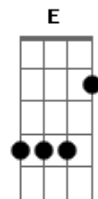

# King Gizzard & The Lizard Wizard - It's Got Old

tom:

A

Intro: A B D Gb

[Primeira Parte]

A B  
Well I'm always saying I'm sorry  
D Gb  
Your always saying you're broke  
A B  
But I'll keep my hands on the steering wheel  
D A  
If you keep your eyes on the road

[Refrão]

E D A Riff 1  
But it's not like you anyway  
E D A Riff 2  
To hide your sad face away  
E D A  
It ain't gonna stay the same  
G D A  
Cause it's got old  
A B D Gb  
Harmonica solo

[Segunda Parte]

## Acordes

© ukulele-chords.com

© ukulele-chords.com

© ukulele-chords.com

© ukulele-chords.com

© ukulele-chords.com

© ukulele-chords.com

A B  
You'll always run me in circles  
D Gb  
Chasing me round like a mouse  
A B  
But I'll keep on watching this movie  
D A  
If it means I can stay at your house

[Refrão]

E D A Riff 1  
But it's not like you anyway  
E D A Riff 2  
To hide your sad face away  
E D A  
It ain't gonna stay the same

[Final]

A G D A  
Cause it's got old  
Cause it's got old  
Cause it's got old  
Cause it's got old  
Cause it's got old