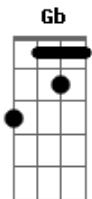

# King Gizzard & The Lizard Wizard - It's Got Old

tom:

A

Intro: A B D Gb

[Primeira Parte]

A B  
Well I'm always saying I'm sorry  
D Gb  
Your always saying you're broke  
A B  
But I'll keep my hands on the steering wheel  
D A  
If you keep your eyes on the road

[Refrão]

E D A Riff 1  
But it's not like you anyway  
E D A Riff 2  
To hide your sad face away  
E D A  
It ain't gonna stay the same  
G D A  
Cause it's got old  
A B D Gb  
Harmonica solo

[Segunda Parte]

## Acordes

© ukulele-chords.com

© ukulele-chords.com

© ukulele-chords.com

© ukulele-chords.com

© ukulele-chords.com

© ukulele-chords.com

A B  
You'll always run me in circles  
D Gb  
Chasing me round like a mouse  
A B  
But I'll keep on watching this movie  
D A  
If it means I can stay at your house

[Refrão]

E D A Riff 1  
But it's not like you anyway  
E D A Riff 2  
To hide your sad face away  
E D A  
It ain't gonna stay the same

[Final]

A G D A  
Cause it's got old  
Cause it's got old  
Cause it's got old  
Cause it's got old  
Cause it's got old