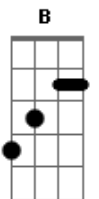

King Gizzard & The Lizard Wizard - It's Got Old

tom:

A

Intro: A B D Gb

[Primeira Parte]

A B
Well I'm always saying I'm sorry
D Gb
Your always saying you're broke
A B
But I'll keep my hands on the steering wheel
D A
If you keep your eyes on the road

[Refrão]

E D A Riff 1
But it's not like you anyway
E D A Riff 2
To hide your sad face away
E D A
It ain't gonna stay the same
G D A
Cause it's got old
A B D Gb
Harmonica solo

[Segunda Parte]

Acordes

© ukulele-chords.com

© ukulele-chords.com

© ukulele-chords.com

© ukulele-chords.com

© ukulele-chords.com

© ukulele-chords.com

A B
You'll always run me in circles
D Gb
Chasing me round like a mouse
A B
But I'll keep on watching this movie
D A
If it means I can stay at your house

[Refrão]

E D A Riff 1
But it's not like you anyway
E D A Riff 2
To hide your sad face away
E D A
It ain't gonna stay the same

[Final]

A G D A
Cause it's got old
Cause it's got old
Cause it's got old
Cause it's got old
Cause it's got old