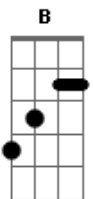

# King Gizzard & The Lizard Wizard - It's Got Old

tom:

A

Intro: A B D Gb

[Primeira Parte]

A B  
Well I'm always saying I'm sorry  
D Gb  
Your always saying you're broke  
A B  
But I'll keep my hands on the steering wheel  
D A  
If you keep your eyes on the road

[Refrão]

E D A Riff 1  
But it's not like you anyway  
E D A Riff 2  
To hide your sad face away  
E D A  
It ain't gonna stay the same  
G D A  
Cause it's got old  
A B D Gb  
Harmonica solo

[Segunda Parte]

## Acordes

© ukulele-chords.com

© ukulele-chords.com

© ukulele-chords.com

© ukulele-chords.com

© ukulele-chords.com

© ukulele-chords.com

A B  
You'll always run me in circles  
D Gb  
Chasing me round like a mouse  
A B  
But I'll keep on watching this movie  
D A  
If it means I can stay at your house

[Refrão]

E D A Riff 1  
But it's not like you anyway  
E D A Riff 2  
To hide your sad face away  
E D A  
It ain't gonna stay the same

[Final]

A G D A  
Cause it's got old  
Cause it's got old  
Cause it's got old  
Cause it's got old  
Cause it's got old