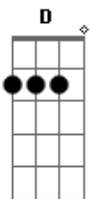

© ukulele-chords.com