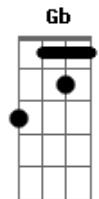

© ukulele-chords.com