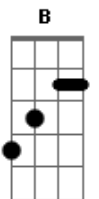

# King Gizzard & The Lizard Wizard - It's Got Old

tom:

A

Intro: A B D Gb

[Primeira Parte]

A B  
Well I'm always saying I'm sorry  
D Gb  
Your always saying you're broke  
A B  
But I'll keep my hands on the steering wheel  
D A  
If you keep your eyes on the road

[Refrão]

E D A Riff 1  
But it's not like you anyway  
E D A Riff 2  
To hide your sad face away  
E D A  
It ain't gonna stay the same  
G D A  
Cause it's got old  
A B D Gb  
Harmonica solo

[Segunda Parte]

## Acordes

© ukulele-chords.com

© ukulele-chords.com

© ukulele-chords.com

© ukulele-chords.com

© ukulele-chords.com

© ukulele-chords.com

A B  
You'll always run me in circles  
D Gb  
Chasing me round like a mouse  
A B  
But I'll keep on watching this movie  
D A  
If it means I can stay at your house

[Refrão]

E D A Riff 1  
But it's not like you anyway  
E D A Riff 2  
To hide your sad face away  
E D A  
It ain't gonna stay the same

[Final]

A G D A  
Cause it's got old  
Cause it's got old  
Cause it's got old  
Cause it's got old  
Cause it's got old