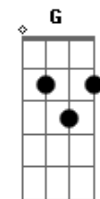

# King Gizzard & The Lizard Wizard - It's Got Old

tom:

A

Intro: A B D Gb

[Primeira Parte]

A B  
Well I'm always saying I'm sorry  
D Gb  
Your always saying you're broke  
A B  
But I'll keep my hands on the steering wheel  
D A  
If you keep your eyes on the road

[Refrão]

E D A Riff 1  
But it's not like you anyway  
E D A Riff 2  
To hide your sad face away  
E D A  
It ain't gonna stay the same  
G D A  
Cause it's got old  
A B D Gb  
Harmonica solo

[Segunda Parte]

## Acordes

© ukulele-chords.com

© ukulele-chords.com

© ukulele-chords.com

© ukulele-chords.com

© ukulele-chords.com

© ukulele-chords.com

A B  
You'll always run me in circles  
D Gb  
Chasing me round like a mouse  
A B  
But I'll keep on watching this movie  
D A  
If it means I can stay at your house

[Refrão]

E D A Riff 1  
But it's not like you anyway  
E D A Riff 2  
To hide your sad face away  
E D A  
It ain't gonna stay the same

[Final]

A G D A  
Cause it's got old  
Cause it's got old  
Cause it's got old  
Cause it's got old  
Cause it's got old