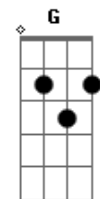

King Gizzard & The Lizard Wizard - It's Got Old

tom:

A

Intro: A B D Gb

[Primeira Parte]

A B
Well I'm always saying I'm sorry
D Gb
Your always saying you're broke
A B
But I'll keep my hands on the steering wheel
D A
If you keep your eyes on the road

[Refrão]

E D A Riff 1
But it's not like you anyway
E D A Riff 2
To hide your sad face away
E D A
It ain't gonna stay the same
G D A
Cause it's got old
A B D Gb
Harmonica solo

[Segunda Parte]

Acordes

© ukulele-chords.com

© ukulele-chords.com

© ukulele-chords.com

© ukulele-chords.com

© ukulele-chords.com

© ukulele-chords.com

A B
You'll always run me in circles
D Gb
Chasing me round like a mouse
A B
But I'll keep on watching this movie
D A
If it means I can stay at your house

[Refrão]

E D A Riff 1
But it's not like you anyway
E D A Riff 2
To hide your sad face away
E D A
It ain't gonna stay the same

[Final]

A G D A
Cause it's got old
Cause it's got old
Cause it's got old
Cause it's got old
Cause it's got old