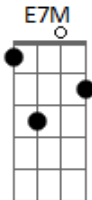

© ukulele-chords.com