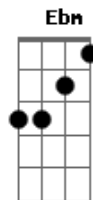

© ukulele-chords.com