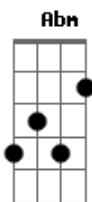

© ukulele-chords.com