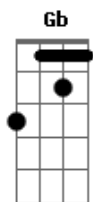

© ukulele-chords.com