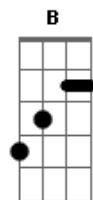

© ukulele-chords.com