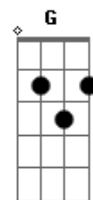

© ukulele-chords.com