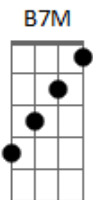

King Crimson - Inner Garden I & II

"Don't leave me alone"

tom:

G

Intro: Ebm B7M Ebm B
 Ebm B7M Ebm B Dm
 Gbm D7M# Gbm
 D

[Primeira Parte]

Ebm B7M Ebm
 Autumn has come to rest
 B
 In her garden
 Ebm B7M
 Come to paint the trees with emptiness
 Ebm B Dm
 And no pardon
 Gbm D7M#
 So many things have come undone
 Gbm D
 Like the leaves on the ground
 Gbm D7M#
 And suddenly she begins to cry
 Gbm D E
 But she doesn't know why

[Ponte]

Abm E7M# Abm E Gdim

[Segunda Parte]

Bm G7M
 Heavy are the words that fall through the air
 Bm Gb
 To burden her shoulders

Bm
 Caught up in the tree
 G7M

Her soliloquy

Bm Gdim

[Ponte]

Abm E7M# Abm E Gdim

[Terceira Parte]

Ebm B7M Ebm
 Rome now comes to sit
 B
 In her garden
 Ebm B7M
 Mingling the breeze with memories
 Ebm B Dm
 Of a time when
 Gbm D7M#
 There was a room in pale yellow hues
 Gbm D
 Her room with a view where love made a bed of happiness
 Gbm D7M#
 In muslin and lace

[Ponte]

Abm E7M# Abm E Gdim

[Quarta Parte]

Bm G7M
 Sweet is the voice
 Bm Gb
 From far away

Bm
 That speaks sotto voce and
 G7M
 Is lingering there
 Bm
 In the golden air
 Gdim
 To quiet the day

Acordes

© ukulele-chords.com