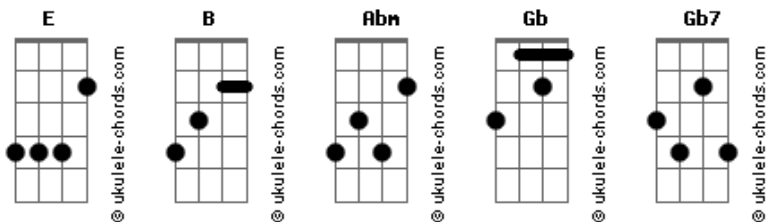

Kina Grannis - Cambridge

tom:

Intro: B2 B B2 B
 B2 B B2 B
 Abm Abm Abm Abm
 Abm Abm Abm Abm
 B2 B B2 B
 B2 B B2 B
 Abm Abm Abm Abm
 Abm Abm Abm Abm

B Abm
 Just give it to me quick
 B
 Are you coming home?
 Abm
 Don't dance around it
 B Abm
 I need to hear this
 B
 I chose you long ago
 Abm
 Have you chosen me yet

E Gb
 I'm starting to wear thin
 E
 And find it harder to forgive
 E Gb
 Every time you let us slip down
 Your list of priorities

B Abm E
 I'm waiting for you to finally say
 Gb
 You're here and here to stay
 B
 But darling
 Abm E
 If you know that it's through
 Gb
 You can't keep doing what you do
 B

Is it time to let go of you
 Intro: B Abm

Acordes

B
 You know I want you
 Abm
 But don't think I won't move on
 E2 Gb
 I'm starting to wear thin
 E
 And find it harder to forgive
 Gb
 Every time you let us slip down
 Your list of priorities
 B Abm E
 I'm waiting for you to finally say
 Gb7
 You're here to stay
 B Abm E
 But darling If you know that it's through
 Gb7
 You can't keep doing what you do
 E
 Is it time to let go of
 Gb
 You once whispered words to me
 B
 Wondering if anybody loved
 Abm
 Each other like we do
 B Abm E
 I'm waiting for you to finally say
 Gb7
 You're here to stay
 B Abm E
 But darling If you know that it's through
 Gb7
 You can't keep doing what you do
 Is it time to let go of you
 Abm
 Time to let go of you
 B
 Time to let go of you
 Abm B
 (Uuuuuh)