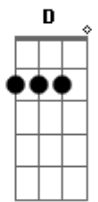

Kimbra - Lightyears

tom:

Intro: D
[Primeira Parte]

Gbm Bm
Lightyears from everyone
G D
Stranded on a foreign sun
Gbm Bm
Blacked out up on the edge
G D
Am I the only one out here?

Gbm Bm
Dazed in the daytime light
G D
Floating in a violet sky
Gbm Bm
Am I the only one?
G D
The only one around out here?

[Pré-Refrão]

A Bm G D
Open my eyes I see someone I used to be
A Bm G D
When I open my eyes, it's all coming back to me

[Refrão]

A
Come and take me lightyears
Bm Gbm
Back to where we're from
Bm Gbm
We could be together
G
That's where we belong
A
Are you out there?
Bm Gbm
Come and send me a sign
Bm Gbm
As long as we're together
G A Bm Gbm Bm G A G
We could go wherever you like

[Segunda Parte]

Gbm Bm
Lightyears from everyone
G D

I wonder what I have I become?
Gbm Bm
Washed up on a distant shore
G D
Fall, but I come back for more

[Pré-Refrão]

Gbm
So fast, we're out of sight
Bm G
Movin' at the speed of light
D
Pumping our hearts in time
A
Break through the atmosphere
Bm G
So high that I can't stand
D
It's all coming back to me

[Refrão]

A
Come and take me lightyears
Bm Gbm
Back to where we're from
Bm Gbm
We could be together
G
That's where we belong
A
Are you out there?
Bm Gbm
Come and send me a sign
Bm Gbm
As long as we're together
G A Bm Gbm Bm G A G
We could go wherever you like
[Ponte]
A
As long as we're together
Bm Gbm
We can make it if you're ready
D
As long as we're together
Em
We can go all night
A
As long as we're together
Bm Gbm
We can make it if you're ready
Bm
As long as we're together
G
We can go all night

Acordes

© ukulele-chords.com