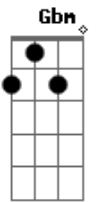

© ukulele-chords.com