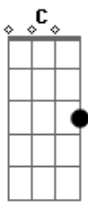

© ukulele-chords.com

© ukulele-chords.com