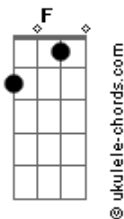

Seungmin (Stray Kids) - Here Always

tom:

D (forma dos acordes no tom de C)

Capostrate na 2ª casa

Intro: C Am F Fm

[Primeira Parte]

Waenji eosaeakan
Honjain haruga
Amudo moreuge soksagideon
Neoreul bureumyeo hemaedeon bam
Nuneul gameumyeon
Ttaseuhan ongiga
Chagaun gyejeol gatatdeon
Nae ane bureowa
Cheoncheonhi naege

[Refrão]

I?m Still here always
Meomchwoseon modeun sungane
Neol geuriwo hamyeo By your side
Neul gateun jarie By your side
Here always, Stay by me
Naegyeote And stay with me

[Segunda Parte]

Naega neol bureuneun
Ireumi itdameon

Acordes

Binnaneun badara halkka anim
Naye sesangira haeyahalkka
Du nuneul gameumyeon
Gwitgae maemdoneun
Aryeonhan neoye padoga kkumsoge deureowa
Gadeukage beonjyeo

[Refrão]

I?m Still here always
Meomchwoseon modeun sungane
Neol geuriwo hamyeo By your side
Neul gateun jarie By your side

I Stay here always
Seonmyeonghaejideon nae mame
Jogeum deo gakkai By my side
Gyeote neoye misoreul damaseo

[Pré-Refrão]

Here always
Always

[Final]

Eoneusae dagaon
Haetsalgateun neoye
Ireumeul bureulge