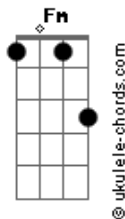

Seungmin (Stray Kids) - Here Always

tom:

D (forma dos acordes no tom de C)

Capostrate na 2ª casa

Intro: C Am F Fm

[Primeira Parte]

Waenji eosaeakan
Honjain haruga
Amudo moreuge soksagideon
Neoreul bureumyeo hemaedeon bam
Nuneul gameumyeon
Ttaseuhan ongiga
Chagaun gyejeol gatatdeon
Nae ane bureowa
Cheoncheonhi naege

[Refrão]

I?m Still here always
Meomchwoseon modeun sungane
Neol geuriwo hamyeo By your side
Neul gateun jarie By your side
Here always, Stay by me
Naegyeote And stay with me

[Segunda Parte]

Naega neol bureuneun
Ireumi itdameon

Acordes

Binnaneun badara halkka anim
Naye sesangira haeyahalkka
Du nuneul gameumyeon
Gwitgae maemdoneun
Aryeonhan neoye padoga kkumsoge deureowa
Gadeukage beonjyeo

[Refrão]

I?m Still here always
Meomchwoseon modeun sungane
Neol geuriwo hamyeo By your side
Neul gateun jarie By your side

I Stay here always
Seonmyeonghaejideon nae mame
Jogeum deo gakkai By my side
Gyeote neoye misoreul damaseo

[Pré-Refrão]

Here always
Always

[Final]

Eoneusae dagaon
Haetsalgateun neoye
Ireumeul bureulge