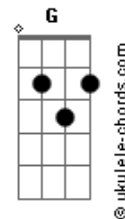

Seungmin (Stray Kids) - Here Always

tom:

D (forma dos acordes no tom de C)

Capostrate na 2ª casa

Intro: C Am F Fm

[Primeira Parte]

Waenji eosaeakan
Honjain haruga
Amudo moreuge soksagideon
Neoreul bureumyeo hemaedeon bam
Nuneul gameumyeon
Ttaseuhan ongiga
Chagaun gyejeol gatatdeon
Nae ane bureowa
Cheoncheonhi naege

[Refrão]

I?m Still here always
Meomchwoseon modeun sungane
Neol geuriwo hamyeo By your side
Neul gateun jarie By your side
Here always, Stay by me
Naegyeote And stay with me

[Segunda Parte]

Naega neol bureuneun
Ireumi itdameon

Acordes

Binnaneun badara halkka anim
Naye sesangira haeyahalkka
Du nuneul gameumyeon
Gwitgae maemdoneun
Aryeonhan neoye padoga kkumsoge deureowa
Gadeukage beonjyeo

[Refrão]

I?m Still here always
Meomchwoseon modeun sungane
Neol geuriwo hamyeo By your side
Neul gateun jarie By your side

I Stay here always
Seonmyeonghaejideon nae mame
Jogeum deo gakkai By my side
Gyeote neoye misoreul damaseo

[Pré-Refrão]

Here always
Always

[Final]

Eoneusae dagaon
Haetsalgateun neoye
Ireumeul bureulge