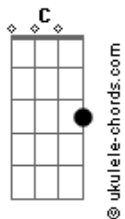

Seungmin (Stray Kids) - Here Always

tom:

D (forma dos acordes no tom de C)

Capostrate na 2ª casa

Intro: C Am F Fm

[Primeira Parte]

Waenji eosaeakan
Honjain haruga
Amudo moreuge soksagideon
Neoreul bureumyeo hemaedeon bam
Nuneul gameumyeon
Ttaseuhan ongiga
Chagaun gyejeol gatatdeon
Nae ane bureowa
Cheoncheonhi naege

[Refrão]

I?m Still here always
Meomchwoseon modeun sungane
Neol geuriwo hamyeo By your side
Neul gateun jarie By your side
Here always, Stay by me
Naegyeote And stay with me

[Segunda Parte]

Naega neol bureuneun
Ireumi itdameon

Acordes

Binnaneun badara halkka anim
Naye sesangira haeyahalkka
Du nuneul gameumyeon
Gwitgae maemdoneun
Aryeonhan neoye padoga kkumsoge deureowa
Gadeukage beonjyeo

[Refrão]

I?m Still here always
Meomchwoseon modeun sungane
Neol geuriwo hamyeo By your side
Neul gateun jarie By your side

I Stay here always
Seonmyeonghaejideon nae mame
Jogeum deo gakkai By my side
Gyeote neoye misoreul damaseo

[Pré-Refrão]

Here always
Always

[Final]

Eoneusae dagaon
Haetsalgateun neoye
Ireumeul bureulge