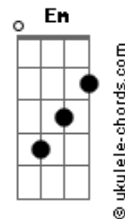

Seungmin (Stray Kids) - Here Always

tom:

D (forma dos acordes no tom de C)

Capostrate na 2ª casa

Intro: C Am F Fm

[Primeira Parte]

Waenji eosaeakan
Honjain haruga
Amudo moreuge soksagideon
Neoreul bureumyeo hemaedeon bam
Nuneul gameumyeon
Ttaseuhan ongiga
Chagaun gyejeol gatatdeon
Nae ane bureowa
Cheoncheonhi naege

[Refrão]

I?m Still here always
Meomchwoseon modeun sungane
Neol geuriwo hamyeo By your side
Neul gateun jarie By your side
Here always, Stay by me
Naegyeote And stay with me

[Segunda Parte]

Naega neol bureuneun
Ireumi itdameon

Acordes

Binnaneun badara halkka anim
Naye sesangira haeyahalkka
Du nuneul gameumyeon
Gwitgae maemdoneun
Aryeonhan neoye padoga kkumsoge deureowa
Gadeukage beonjyeo

[Refrão]

I?m Still here always
Meomchwoseon modeun sungane
Neol geuriwo hamyeo By your side
Neul gateun jarie By your side

I Stay here always
Seonmyeonghaejideon nae mame
Jogeum deo gakkai By my side
Gyeote neoye misoreul damaseo

[Pré-Refrão]

Here always
Always

[Final]

Eoneusae dagaon
Haetsalgateun neoye
Ireumeul bureulge