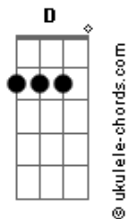

Seungmin (Stray Kids) - Here Always

tom:

D (forma dos acordes no tom de C)

Capostrate na 2ª casa

Intro: C Am F Fm

[Primeira Parte]

Waenji eosaeakan
Honjain haruga
Amudo moreuge soksagideon
Neoreul bureumyeo hemaedeon bam
Nuneul gameumyeon
Ttaseuhan ongiga
Chagaun gyejeol gatatdeon
Nae ane bureowa
Cheoncheonhi naege

[Refrão]

I?m Still here always
Meomchwoseon modeun sungane
Neol geuriwo hamyeo By your side
Neul gateun jarie By your side
Here always, Stay by me
Naegyeote And stay with me

[Segunda Parte]

Naega neol bureuneun
Ireumi itdameon

Acordes

Binnaneun badara halkka anim
Naye sesangira haeyahalkka
Du nuneul gameumyeon
Gwitgae maemdoneun
Aryeonhan neoye padoga kkumsoge deureowa
Gadeukage beonjyeo

[Refrão]

I?m Still here always
Meomchwoseon modeun sungane
Neol geuriwo hamyeo By your side
Neul gateun jarie By your side

I Stay here always
Seonmyeonghaejideon nae mame
Jogeum deo gakkai By my side
Gyeote neoye misoreul damaseo

[Pré-Refrão]

Here always
Always

[Final]

Eoneusae dagaon
Haetsalgateun neoye
Ireumeul bureulge