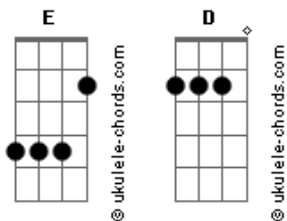

Killswitch Engage - Vide Infra

Tom: E

- . - palm mute
- \ - slide down to
- h - hammer on
- p - pull off
- t - tap
- ph - pinched harmonic
- see comment
- x - Staccato
- , - slight palm mute
- " - tremolo note
- / - slide up to
- ~ - vibrato
- b - Bend
- Suffixes for bend
- f - full bend
- h - half bend
- q - quarter bend
- t - tap bend
- Hold bend
- r - release bend
- ~ - vibrato bend
- ghost note, sustained note
- <> - Trill

Contribuição da banda Silent Thrash
 Guitarra: Alexandre Maximo Silva e Joel Maximo Junior
 Tuning: D Standard (low to high) D,G,C,F,A,D

Riff#1

.....

.....

Riff#2 (Crazy, use your pinky for the stretches)

Fill

.....

Then Riff#1

Then,
 Riff#3

.....

Riff#4

Acordes

.....

(Let Chords Ring)

2nd and 4th times, Fill with

```

|-----|
|-----|
|-----|
|--9/10\9-----|
|--7/8 \7--7-----|
|-----0--087---|.....3/4's way through
. . . .
    
```

Then Chorus Riff (Riff#3)

Riff# 5

GTR 1 Now plays this (X2)