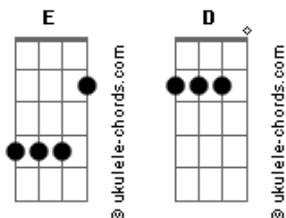

Killswitch Engage - Vide Infra

Tom: E

- . - palm mute
- \ - slide down to
- h - hammer on
- p - pull off
- t - tap
- ph - pinched harmonic
- see comment
- x - Staccato
- , - slight palm mute
- " - tremolo note
- / - slide up to
- ~ - vibrato
- b - Bend
- Suffixes for bend
- f - full bend
- h - half bend
- q - quarter bend
- t - tap bend
- Hold bend
- r - release bend
- ~ - vibrato bend
- ghost note, sustained note
- <> - Trill

Contribuição da banda Silent Thrash
 Guitarra: Alexandre Maximo Silva e Joel Maximo Junior
 Tuning: D Standard (low to high) D,G,C,F,A,D

Riff#1

.....

.....

Riff#2 (Crazy, use your pinky for the stretches)

Fill

.....

Then Riff#1

Then,
 Riff#3

.....

Riff#4

Acordes

.....

(Let Chords Ring)

2nd and 4th times, Fill with

```

|-----|
|-----|
|-----|
|--9/10\9-----|
|--7/8 \7--7-----|
|-----0--087---|.....3/4's way through
. . . .
    
```

Then Chorus Riff (Riff#3)

Riff# 5

GTR 1 Now plays this (X2)