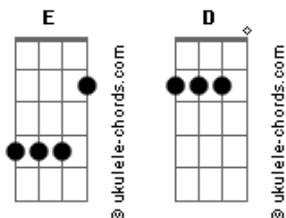

Killswitch Engage - Vide Infra

Tom: E

- . - palm mute
- \ - slide down to
- h - hammer on
- p - pull off
- t - tap
- ph - pinched harmonic
- see comment
- x - Staccato
- , - slight palm mute
- " - tremolo note
- / - slide up to
- ~ - vibrato
- b - Bend
- Suffixes for bend
- f - full bend
- q - quarter bend
- Hold bend
- ~ - vibrato bend
- <> - Trill
- h - half bend
- t - tap bend
- r release bend
- h - half bend
- ghost note, sustained note

Contribuição da banda Silent Thrash
 Guitarra: Alexandre Maximo Silva e Joel Maximo Junior
 Tuning: D Standard (low to high) D,G,C,F,A,D

Riff#1

.....

.....

Riff#2 (Crazy, use your pinky for the stretches)

Fill

.....

Then Riff#1

Then,
Riff#3

.....

Riff#4

Acordes

.....

(Let Chords Ring)

2nd and 4th times, Fill with

```

|-----|
|-----|
|-----|
|--9/10\9-----|
|--7/8 \7--7-----|
|-----0--087---|.....3/4's way through
. . . . .
    
```

Then Chorus Riff (Riff#3)

Riff# 5

GTR 1 Now plays this (X2)