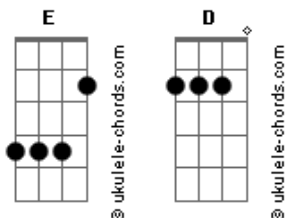

Killswitch Engage - Vide Infra

Tom: E

- . - palm mute
- \ - slide down to
- h - hammer on
- p - pull off
- t - tap
- ph - pinched harmonic
- see comment
- x - Staccato
- , - slight palm mute
- " - tremolo note
- / - slide up to
- ~ - vibrato
- b - Bend
- Suffixes for bend
- f - full bend
- h - half bend
- q - quarter bend
- t - tap bend
- Hold bend
- r - release bend
- ~ - vibrato bend
- ghost note, sustained note
- <> - Trill

Contribuição da banda Silent Thrash
 Guitarra: Alexandre Maximo Silva e Joel Maximo Junior
 Tuning: D Standard (low to high) D,G,C,F,A,D

Riff#1

.....

.....

Riff#2 (Crazy, use your pinky for the stretches)

Fill

.....

Then Riff#1

Then,
 Riff#3

.....

Riff#4

Acordes

.....

(Let Chords Ring)

2nd and 4th times, Fill with

```

|-----|
|-----|
|-----|
|--9/10\9-----|
|--7/8 \7--7-----|
|-----0--087---|.....3/4's way through
. . . . .
    
```

Then Chorus Riff (Riff#3)

Riff# 5

GTR 1 Now plays this (X2)