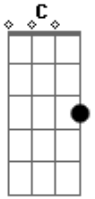

© ukulele-chords.com