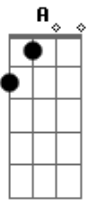

© ukulele-chords.com