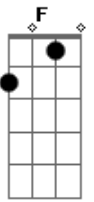

Killswitch Engage - Irreversal

Tom: **D** 1:26

C G C F A D 1:30

Key 1:44

0:00 Time the Riff Comes Into The Song
 (G1) Guitar One or Guitar Two
 / Palm Mute
 H Slide Down
 Hammer On 1:59

0:00 2:19

0:12 D | - - - - - | (G1)
 A | - - 9 - - |
 F | - - 9 - - |
 0:22 C | - - x - - |
 G | - - 7 - - |
 C | - - - - - |
 0:28

0:31 2:19

0:41 2:30

1:01 2:40

1:21 3:03

Acordes

© ukulele-chords.com

© ukulele-chords.com

© ukulele-chords.com