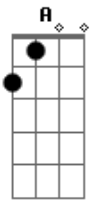

© ukulele-chords.com