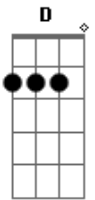

Killswitch Engage - Irreversal

Tom: **D** 1:26

C G C F A D 1:30

Key 1:44

0:00 Time the Riff Comes Into The Song
 (G1) Guitar One or Guitar Two
 / Palm Mute
 H Slide Down
 Hammer On

0:00 1:59

0:12 2:19

0:22 2:19

0:28 2:19

0:31 2:19

0:41 2:30

1:01 2:40

1:21 3:03

D | - - - - - | (G1)
 A | - - 9 - - |
 F | - - 9 - - |
 C | - - x - - |
 G | - - 7 - - |
 C | - - - - - |

Acordes

© ukulele-chords.com