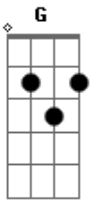

Killswitch Engage - Irreversal

Tom: **D** 1:26

C G C F A D 1:30

Key 1:44

0:00 Time the Riff Comes Into The Song
 (G1) Guitar One or Guitar Two
 / Palm Mute
 H Slide Down
 Hammer On 1:59

0:00 2:19

0:12 D | - - - - - | (G1)
 A | - - 9 - - |
 F | - - 9 - - |
 0:22 C | - - x - - |
 G | - - 7 - - |
 C | - - - - - |
 0:28

0:31 2:19

0:41 2:30

1:01 2:40

1:21 3:03

Acordes

© ukulele-chords.com

© ukulele-chords.com

© ukulele-chords.com