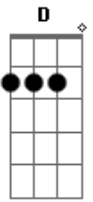

Killswitch Engage - Irreversal

Tom: **D** 1:26

C G C F A D 1:30

Key 1:44

0:00 Time the Riff Comes Into The Song
(G1) Guitar One or Guitar Two
/ Palm Mute
H Slide Down
Hammer On

0:00 1:59

0:12 2:19

0:22 2:19

0:28 2:19

0:31 2:19

0:41 2:30

1:01 2:40

1:21 3:03

D | - - - - - | (G1)
A | - - 9 - - |
F | - - 9 - - |
C | - - x - - |
G | - - 7 - - |
C | - - - - - |

Acordes

© ukulele-chords.com