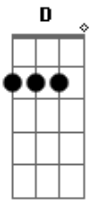

Killswitch Engage - Irreversal

Tom: **D** 1:26

C G C F A D 1:30

Key 1:44

0:00 Time the Riff Comes Into The Song
(G1) Guitar One or Guitar Two
/ Palm Mute
H Slide Down
Hammer On 1:59

0:00 2:19

0:12 D | - - - - - | (G1)
A | - - 9 - - |
F | - - 9 - - |
0:22 C | - - x - - |
G | - - 7 - - |
C | - - - - - |
0:28

0:31 2:19

0:41 2:30

1:01 2:40

1:21 3:03

Acordes

© ukulele-chords.com