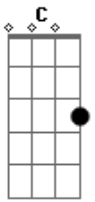

Killswitch Engage - Irreversal

Tom: **D** 1:26

C G C F A D 1:30

Key 1:44

0:00 Time the Riff Comes Into The Song
 (G1) Guitar One or Guitar Two
 / Palm Mute
 H Slide Down
 Hammer On

0:00 1:59

0:12 2:19
 0:22 D | - - - - - | (G1)
 A | - - 9 - - |
 F | - - 9 - - |
 C | - - x - - |
 G | - - 7 - - |
 C | - - - - - |

0:28 2:19

0:31 2:30

0:41 2:40

1:01 3:03

1:21

Acordes

© ukulele-chords.com

© ukulele-chords.com