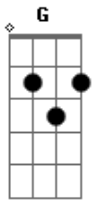

© ukulele-chords.com