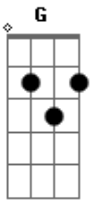

Killswitch Engage - Irreversal

Tom: **D** 1:26

C G C F A D 1:30

Key 1:44

0:00 Time the Riff Comes Into The Song
 (G1) Guitar One or Guitar Two
 / Palm Mute
 H Slide Down
 Hammer On

0:00 1:59

0:12 2:19
 0:22 D | - - - - - | (G1)
 A | - - 9 - - |
 F | - - 9 - - |
 C | - - x - - |
 G | - - 7 - - |
 C | - - - - - |

0:28 2:19

0:31 2:30

0:41 2:40

1:01 3:03

1:21

Acordes

© ukulele-chords.com

© ukulele-chords.com