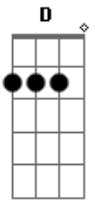

Killswitch Engage - Irreversal

Tom: **D** 1:26

C G C F A D 1:30

Key 1:44

0:00 Time the Riff Comes Into The Song
 (G1) Guitar One or Guitar Two
 / Palm Mute
 H Slide Down
 Hammer On

0:00 1:59

0:12 2:19
 0:22 D | - - - - - | (G1)
 A | - - 9 - - |
 F | - - 9 - - |
 C | - - x - - |
 G | - - 7 - - |
 C | - - - - - |

0:28 2:19

0:31 2:30

0:41 2:40

1:01 3:03

1:21

Acordes

© ukulele-chords.com

© ukulele-chords.com