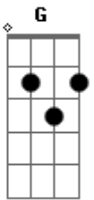

© ukulele-chords.com