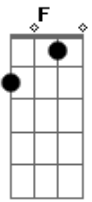

© ukulele-chords.com