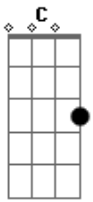

© ukulele-chords.com