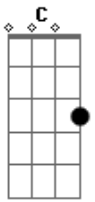

Killswitch Engage - Irreversal

Tom: **D** 1:26

C G C F A D 1:30

Key 1:44

0:00 Time the Riff Comes Into The Song
 (G1) Guitar One or Guitar Two
 / Palm Mute
 H Slide Down
 Hammer On 1:59

0:00 2:19

0:12 D | - - - - - | (G1)
 A | - - 9 - - |
 F | - - 9 - - |
 0:22 C | - - x - - |
 G | - - 7 - - |
 C | - - - - - |
 0:28

0:31 2:19

0:41 2:30

1:01 2:40

1:21 3:03

Acordes

© ukulele-chords.com

© ukulele-chords.com

© ukulele-chords.com