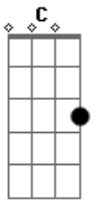

Killswitch Engage - Irreversal

Tom: **D** 1:26

C G C F A D 1:30

Key 1:44

0:00 Time the Riff Comes Into The Song
 (G1) Guitar One or Guitar Two
 / Palm Mute
 H Slide Down
 Hammer On

0:00 1:59

0:12 2:19

0:22 2:19

0:28 2:19

0:31 2:19

0:41 2:30

1:01 2:40

1:21 3:03

D | - - - - - | (G1)
 A | - - 9 - - |
 F | - - 9 - - |
 C | - - x - - |
 G | - - 7 - - |
 C | - - - - - |

Acordes

© ukulele-chords.com