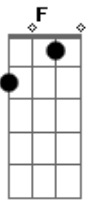

© ukulele-chords.com