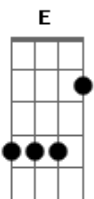

© ukulele-chords.com