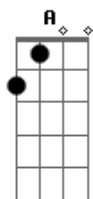

Killswitch Engage - Holy Diver

Tom: A

Afinação: D G C F A D

Intro: D D E E# D D E E# C D D E E# C D C D
D D E E# D D E E# C D D E E# C D C Bb C

D Holy Diver E#
You've been down too long in the midnight sea
D C B C
Oh what's becoming of me

D Ride the tiger E#
You can see his stripes but you know he's clean
D C Bb
Oh don't you see what I mean

Bb Gotta get away E#
D D E E# D D E E# C D D E E# C D C Bb
Holy Diver

D Shiny diamonds E#
Like the eyes of a cat in the black and blue
D C Bb C
Something is coming for you

D

Race for the morning E#
You can hide in the sun 'till you see the light
D C Bb
Oh we will pray it's all right

Bb C
Gotta get away-get away

C D C Bb C
Between the velvet lies
C D C A C
There's a truth that's hard as steel
C D C Bb C
The vision never dies
C D C Bb C
Life's a never ending wheel

D Holy Diver E#
You're the star of the masquerade
D C Bb
No need to look so afraid

D Jump on the tiger E#
You can feel his heart but you know he's mean
D C D
Some light can never be seen
(SOLO) : C D C D C D C Bb Bb C C D C D C D C Bb Bb C
D

Acordes