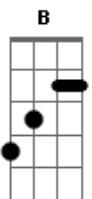

© ukulele-chords.com