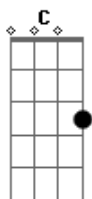

© ukulele-chords.com