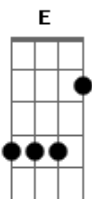

© ukulele-chords.com