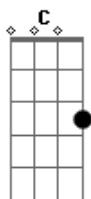

© ukulele-chords.com