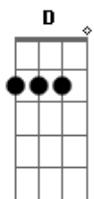

© ukulele-chords.com