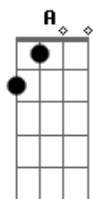

Killswitch Engage - Holy Diver

Tom: A

Afinação: D G C F A D

Intro: D D E E# D D E E# C D D E E# C D C D
D D E E# D D E E# C D D E E# C D C Bb C

D
Holy Diver E#
You've been down too long in the midnight sea
D C B C
Oh what's becoming of me

D
Ride the tiger E#
You can see his stripes but you know he's clean
D C Bb
Oh don't you see what I mean

Bb
Gotta get away
D D E E# D D E E# C D D E E# C D C Bb
Holy Diver

D
Shiny diamonds E#
Like the eyes of a cat in the black and blue
D C Bb C
Something is coming for you

D

Race for the morning E#
You can hide in the sun 'till you see the light
D C Bb
Oh we will pray it's all right

Bb C
Gotta get away-get away

C D C Bb C
Between the velvet lies
C D C A C
There's a truth that's hard as steel
C D C Bb C
The vision never dies
C D C Bb C
Life's a never ending wheel

D
Holy Diver E#
You're the star of the masquerade
D C Bb
No need to look so afraid

D
Jump on the tiger E#
You can feel his heart but you know he's mean
D C D
Some light can never be seen
(SOLO) : C D C D C D C Bb Bb C C D C D C D C Bb Bb C
D

Acordes