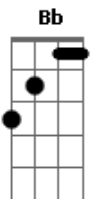

© ukulele-chords.com