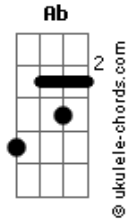

Killswitch Engage - End Of Heartache

Tom: **Ab**
Intro: guitar 1:

guitar 2:

Verse 1:
guitar 1: (same as Intro)

guitar 2:

Bridge 1:
guitar 1&2:

Verse 2:
guitar 1:

guitar 2:

Bridge 1

Chorus:
guitar 1&2:

Acordes

Interlude:
guitar 1: (same as verse)

guitar 2:

Verse 2

Bridge 1

Chorus