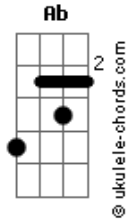

Killswitch Engage - End Of Heartache

Tom: **Ab**
Intro: guitar 1:

guitar 2:

Verse 1:
guitar 1: (same as Intro)

guitar 2:

Bridge 1:
guitar 1&2:

Verse 2:
guitar 1:

guitar 2:

Bridge 1

Chorus:
guitar 1&2:

Acordes

Interlude:
guitar 1: (same as verse)

guitar 2:

Verse 2

Bridge 1

Chorus