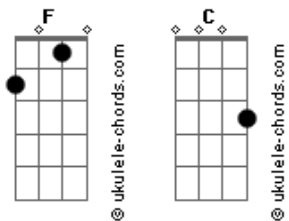

Killswitch Engage - Desperate Times

Tom: **F**

Tuning: Drop **C**

I noticed that this song hasn't been tabbed so I thought I would give it a try. I know is not 100% correct but I think I at least got some parts right.

Guitar 1 Intro

Guitar 2 Intro

Verse Both Guitars

x x x x x x x x x x x

Guitar 1 (listen to song for strumming pattern)

Guitar 2

Interlude 1

Guitar 1

Guitar 2

x x
Verse

Acordes

Guitar 1

x x x x x x x x x

x x
Chorus

Guitar 1

Guitar 2