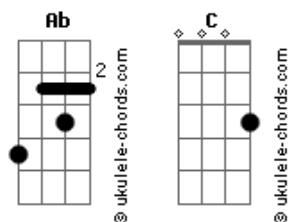

Killswitch Engage - Be One

Tom: Ab

(Bonus Track)

Tuning: Drop C

Intro: Guitar 1

x x x x x x x x x x

x x x x x x x x x

x x x x

Verse

Both Guitars (Play twice)

x x x x x x x x x

x x x x x x x x x

x x x x x x x x x

Acordes

Chorus

Both Guitars (Play twice)

x x x x x x x x x x

x x x x x x x x x x

Guitar 1

Verse

Both Guitars

x x x x

```
D|-----|
A|-----|
F|-----|
C|-7---|4x
G|-5---|
C|-----|
```

Guitar 1 2x