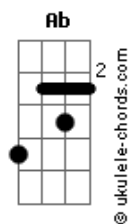

Killswitch Engage - Be One

Tom: **Ab**

(Bonus Track)

Tuning: Drop **C**

Intro: Guitar 1

x x x x x x x x x x

x x x x x x x x x

x x x x

Verse

Both Guitars (Play twice)

x x x x x x x x x

x x x x x x x x x

x x x x x x x x x

Acordes

Chorus

Both Guitars (Play twice)

x x x x x x x x x x

x x x x x x x x x x

Guitar 1

Verse

Both Guitars

x x x x

```
D|-----|
A|-----|
F|-----|
C|-7---|4x
G|-5---|
C|-----|
```

Guitar 1 2x