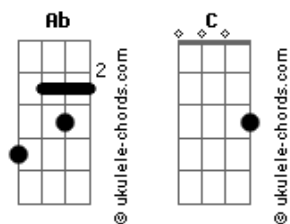

# Killswitch Engage - Be One

Tom: Ab

(Bonus Track)

Tuning: Drop C

Intro: Guitar 1

x x x x x x x x x x

x x x x x x x x x

x x x x

Verse

Both Guitars (Play twice)

x x x x x x x x x

x x x x x x x x x

x x x x x x x x x

## Acordes

Chorus

Both Guitars (Play twice)

x x x x x x x x x x

x x x x x x x x x x

Guitar 1

Verse

Both Guitars