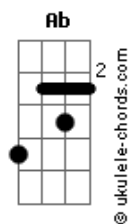

Killswitch Engage - Be One

Tom: Ab

(Bonus Track)

Tuning: Drop C

Intro: Guitar 1

x x x x x x x x x x

x x x x x x x x x

x x x x

Verse

Both Guitars (Play twice)

x x x x x x x x x

x x x x x x x x x

x x x x x x x x x

Acordes

Chorus

Both Guitars (Play twice)

x x x x x x x x x x

x x x x x x x x x x

Guitar 1

Verse

Both Guitars

x x x x

```
D|-----|
A|-----|
F|-----|
C|-7---|4x
G|-5---|
C|-----|
```

Guitar 1 2x