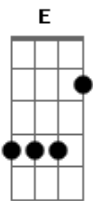

© ukulele-chords.com

© ukulele-chords.com