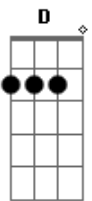

© ukulele-chords.com