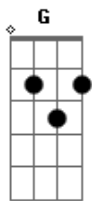

© ukulele-chords.com