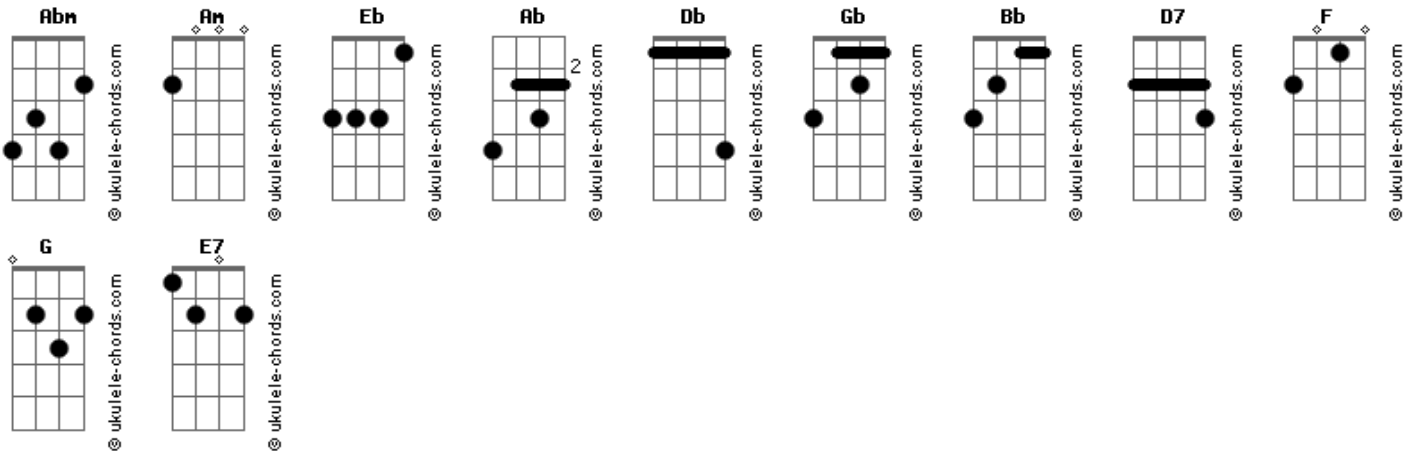

# Kikee - Do You Wanna Go With Me?

tom:  
Abm (forma dos acordes no tom de Am)

Afinação: Eb Ab Db Gb Bb Eb

Do you wanna go with me?  
Do you wanna go with me?  
Do you wanna go with me?  
Do you wanna go with me?

I gotta do it now  
I got a thing, got a thing, got a thing, got a thing for you  
I wanna know it now  
I wanna know, wanna know, wanna know if you want it too

I gotta do it now  
I'm gonna fly away  
To a new horizon  
Gotta drop it now  
Forget my old heartache  
Till the Sun is shining

## Acordes

To a new horizon

( Am D7 )  
( Am D7 )

Gotta do it now  
I'm gonna fly away  
To a new horizon  
Gotta drop it now  
Forget that old heartache  
Till the Sun is shining  
Gotta do it now  
I'm going for a change  
Till the Sun is rising  
Gotta drop it now  
Forget that old heartache  
Till the Sun is shining  
Till the Sun is shining  
To a new horizon