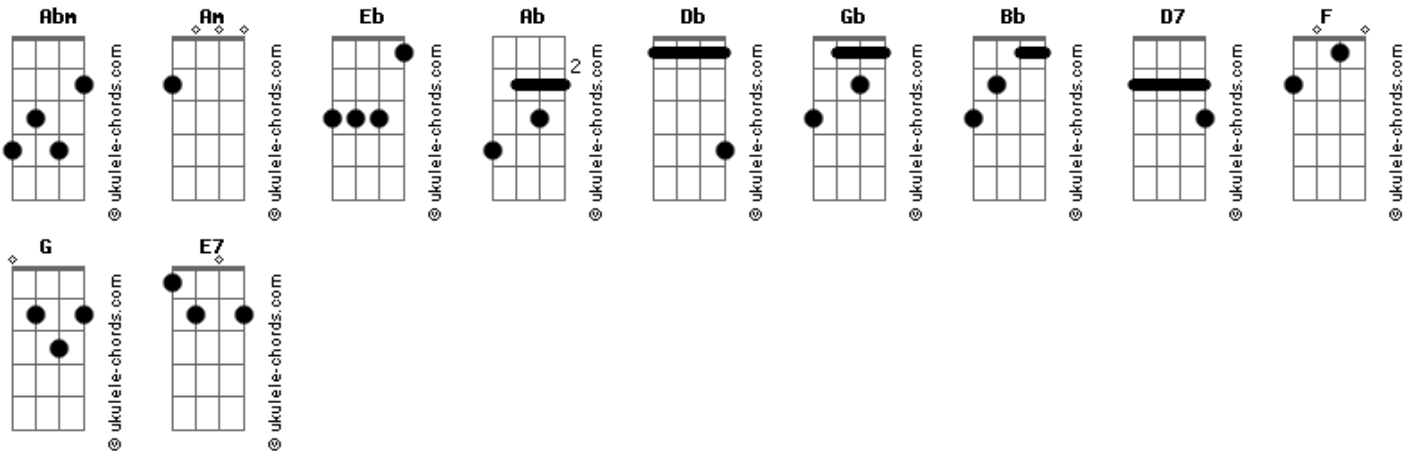

Kikee - Do You Wanna Go With Me?

tom:
Abm (forma dos acordes no tom de **Am**)
 Afinação: **Eb Ab Db Gb Bb Eb**

Am
 Do you wanna go with me?
D7
 Do you wanna go with me?
Am
 Do you wanna go with me?
D7
 Do you wanna go with me?

Am
 I gotta do it now
D7
 I got a thing, got a thing, got a thing, got a thing for you
Am
 I wanna know it now
D7
 I wanna know, wanna know, wanna know if you want it too

F
 I gotta do it now
G
 I'm gonna fly away
Am
 To a new horizon
F
 Gotta drop it now
G
 Forget my old heartache
Am
 Till the Sun is shining

Am
 Do you wanna go with me?
D7
 Do you wanna go with me?
Am
 Do you wanna go with me?
D7
 Do you wanna go with me?

Am **D7**
 To a new horizon

Acordes

Am **D7**
 To a new horizon
 (**Am** **D7**)
 (**Am** **D7**)
F
 Gotta do it now
G
 I'm gonna fly away
Am
 To a new horizon
F
 Gotta drop it now
G
 Forget that old heartache
Am
 Till the Sun is shining
F
 Gotta do it now
G
 I'm going for a change
Am
 Till the Sun is rising
F
 Gotta drop it now
G
 Forget that old heartache
E7
 Till the Sun is shining
Am **D7**
 Till the Sun is shining
Am **D7**
 To a new horizon
 Do you wanna go? Do you wanna go?
Am **D7** **Am**
 Do you wanna go with me?
D7
 Do you wanna go with me?
 To a new
Am
 To a new horizon
 [Final] **Am** **D7** **Am** **D7**