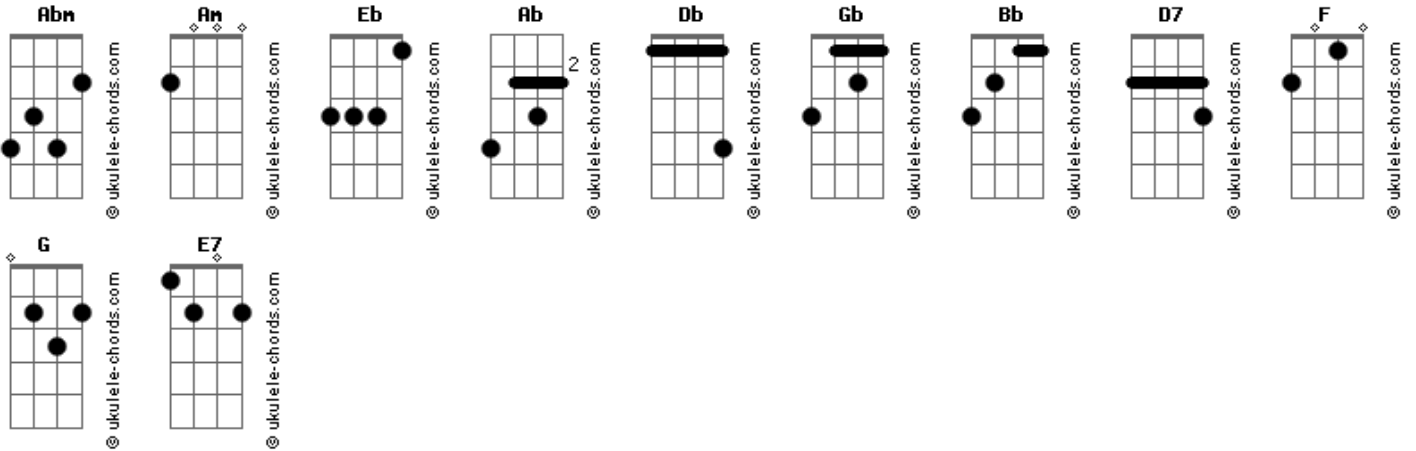

# Kikee - Do You Wanna Go With Me?

tom:  
Abm (forma dos acordes no tom de Am)

Afinação: Eb Ab Db Gb Bb Eb

Do you wanna go with me?  
Do you wanna go with me?  
Do you wanna go with me?  
Do you wanna go with me?

I gotta do it now  
I got a thing, got a thing, got a thing, got a thing for you  
I wanna know it now  
I wanna know, wanna know, wanna know if you want it too

I gotta do it now  
I'm gonna fly away  
To a new horizon  
Gotta drop it now  
Forget my old heartache  
Till the Sun is shining

## Acordes

To a new horizon

( Am D7 )  
( Am D7 )

Gotta do it now  
I'm gonna fly away  
To a new horizon  
Gotta drop it now

Forget that old heartache  
Till the Sun is shining  
Gotta do it now

I'm going for a change  
Till the Sun is rising  
Gotta drop it now

Forget that old heartache  
Till the Sun is shining

Till the Sun is shining  
To a new horizon

Do you wanna go? Do you wanna go?  
Do you wanna go with me?  
Do you wanna go with me?  
To a new

To a new horizon