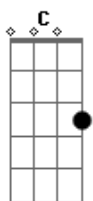

Kiefer Sutherland - Can't Stay Way

Tom: C
Intro: G C

G C G C
G
I'm walking in the wrong direction know I should be walking home

C G
Smart enough to know much better ain't tough enough to be alone
Am C G C 2x
I can't stay away

G C G
G
Got my wrapped around your finger pulling strings to play my heart

C G
You fill the night with conversation that turns the daylight dark

Am C G C 2x

Oh I can't stay away
Am C G C
Oh I can't stay away

Am C Am
There you go laughing at me watch my wheels fall off track

C solo : G C 4x Am C G C G
Did you think I'd let you down did you think I'd get you baby off my back

G C
I can feel your blood run through me I'm standing on a mountain high

G C
Sent to hell on a devils wings couldn't stop her if I tried

Am C G C 2x
Oh I can't stay away

Am C G C
Oh I can't stay away

Acordes

© ukulele-chords.com