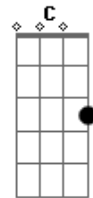

© ukulele-chords.com