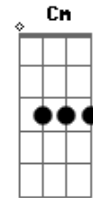

© ukulele-chords.com