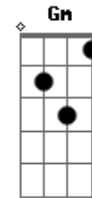

© ukulele-chords.com