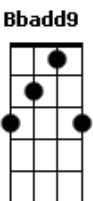

© ukulele-chords.com