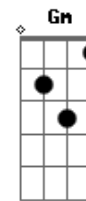

© ukulele-chords.com

© ukulele-chords.com