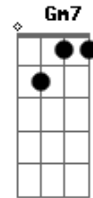

© ukulele-chords.com