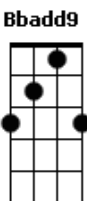

© ukulele-chords.com