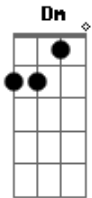

© ukulele-chords.com