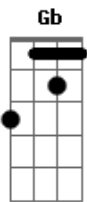

F Am
You've been here before, surrounded in the cold
Gm7 Bb2 Gm7
You take me to places I've never known
Bb2 Gm7
And you push me to places I'll never go
Gm7
I would die for you
F Am
Tell me the truth Am I all that you would need?
Gm7
Bb2 Gm7
If we're keeping it a hundred, you're all that I need for me
Bb2 Gm7
From the jump until forever from now, I would ride for you

F Am
But you got me shot down by love
Gm7 Bb2 Gm7
You got my heart now
Bb2 Gm7
Why won't you stop now?
F Am Gm7
Oh I've been knocked down by you
Bb2 Gm7
You got my heart now
Bb2 Gm7
Why won't you stop now?

F Am
I've been through it whole I've been through the worst
Gm7 Bb2 Gm7
But I never knew how much our love could hurt
Bb2 Gm7
Over my family I put you first Riding on my feelings is the
only thing that work
F Am

I don't hear from the friends I thought were mine too
Gm7

But I hold on to the poems I would write you

Bb2 Gm7
Happy seventeen, I saw us two and you saw three
Bb2 Gm7

I guess our lines are structured like a haiku

F Am
You got me shot down by love
Gm7 Bb2 Gm7

And you got my heart now

Bb2 Gm7
Why won't you stop now?

F Am Gm7
Oh I've been knocked down by you
Bb2 Gm7

And you got my heart now

Bb2 Gm7
Why won't you stop now?

F Am
Knocked down, knocked down
Gm7 Bb2 Gm7
Knocked down, knocked down
Bb2 Gm7
Knocked down
Bb2 Gm7
Knocked down

F Am
I've been shot down by love
Gm7 Bb2 Gm7

You got my heart now

Bb2 Gm7
Why won't you stop now?

F Am Gm7
I've been knocked down by you
Bb2 Gm7

And you got my heart now

Bb2 Gm7
Why won't you stop now?

Acordes