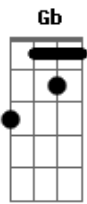

F Am
You've been here before, surrounded in the cold
Gm7 Bb2 Gm7
You take me to places I've never known
Bb2 Gm7
And you push me to places I'll never go
Gm7
I would die for you
F Am
Tell me the truth Am I all that you would need?
Gm7
Bb2 Gm7
If we're keeping it a hundred, you're all that I need for me
Bb2 Gm7
From the jump until forever from now, I would ride for you

F Am
But you got me shot down by love
Gm7 Bb2 Gm7
You got my heart now
Bb2 Gm7
Why won't you stop now?
F Am Gm7
Oh I've been knocked down by you
Bb2 Gm7
You got my heart now
Bb2 Gm7
Why won't you stop now?

F Am
I've been through it whole I've been through the worst
Gm7 Bb2 Gm7
But I never knew how much our love could hurt
Bb2 Gm7
Over my family I put you first Riding on my feelings is the
only thing that work
F Am

I don't hear from the friends I thought were mine too
Gm7

But I hold on to the poems I would write you

Bb2 Gm7

Happy seventeen, I saw us two and you saw three

Bb2 Gm7

I guess our lines are structured like a haiku

F Am
You got me shot down by love

Gm7 Bb2 Gm7

And you got my heart now

Bb2 Gm7

Why won't you stop now?

F Am Gm7
Oh I've been knocked down by you

Bb2 Gm7

And you got my heart now

Bb2 Gm7

Why won't you stop now?

F Am
Knocked down, knocked down

Gm7 Bb2 Gm7

Knocked down, knocked down

B2 Gm7

Knocked down

Bb2 Gm7

Knocked down

F Am
I've been shot down by love

Gm7 Bb2 Gm7

You got my heart now

Bb2 Gm7

Why won't you stop now?

F Am Gm7
I've been knocked down by you

B2 Gm7

And you got my heart now

B2 Gm7

Why won't you stop now?

Acordes