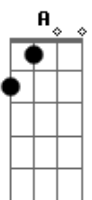

© ukulele-chords.com