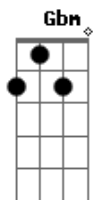

Gbm E A D
Seventeen and we got a dream to have a family
E
A house and everything in between
Gbm E A
And then, oh, suddenly we turned twenty-three
D E
Now we got pressure for taking our life more seriously
Gbm E A
We got our dead-end jobs and got bills to pay

D E
Have old friends and know our enemies
Gbm E A
Now I-, I'm thinking back to when I was young
D
Back to the day when I was falling in love
Gbm
He used to meet me on the Eastside
E A D
In the city where the sun don't set
E Gbm
And every day you know that we ride
E A D
Through the backstreets in a blue Corvette
E Gbm E
Baby, you know I just wanna leave tonight
A D
We can go anywhere we want
E Gbm E
Drive down to the coast, jump in the seat
A D
Just take my hand and come with me

Singing
Gbm E A
We can do anything if we put our minds to it
D E
Take your whole life then you put a line through it
Gbm E A
My love is yours if you're willing to take it
D E
Give me your heart 'cause I ain't gonna break it
Gbm E A
So come away, starting today
D E
Start a new life, together in a different place
Gbm E A
We know that love is how these ideas came to be
D E
So baby, run away with me

Gbm
Run away, now
E A
Run away, now
D D E
Run away, now
Gbm
Run away, now
E A
Run away, now
D D
Run away, now

E Gbm E A D
He used to meet me on the Eastside
E Gbm E A D
She used to meet me on the Eastside
E Gbm E A D
He used to meet me on the Eastside
E Gbm
She used to meet me on the Eastside
E A D
In the city where the sun don't set

Acordes