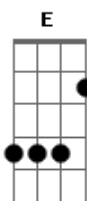

Kevin Morby - Parade

Tom: A
Intro: A

A Bm
If you come to find out who you are,
D A
May you find out, may you find out who you are.
Bm A
And if you come to search for what is lost,
D A
May you find it, may you find it at any cost.
Bm
And if you come over far,
D A
Never I'd touch you or ever do you harm.
Bm
And if you come oh so soft,
D A
You may look up one day and you'll be heard.

Chorus
Bm D
If I were to die today,
Bm D
Slaughtered in that masquerade.
Bm D
The last thing that you'd hear me say,
Bm D
Put my body on display.
A A A
In the parade.
Bm D
Passing slowly through the town.
Bm D
My feet taking I, touch the ground
A A A
Of the parade.

INTERLUDE
A Bm D A 2x

Acordes

© ukulele-chords.com

© ukulele-chords.com

© ukulele-chords.com

© ukulele-chords.com

verse 2
A Bm
All my friends were there
D A
Waiting on me.
A Bm
All the glory was there
D A
Waiting on me.
A Bm
And I was there
D A
Waiting on me.
A Bm
I've come my way home,
D A A A
Just to stay in.