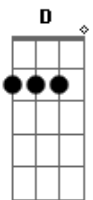

INTERLUDE
A Bm D A 2x

Acordes

© ukulele-chords.com

© ukulele-chords.com

© ukulele-chords.com

© ukulele-chords.com

verse 2
A Bm
All my friends were there
D A
Waiting on me.
A Bm
All the glory was there
D A
Waiting on me.
A Bm
And I was there
D A
Waiting on me.
A Bm
I've come my way home,
D A A A
Just to stay in.