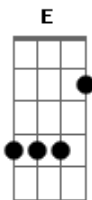

Kevin Morby - Parade

Tom: A
Intro: A

A Bm
If you come to find out who you are,
D A
May you find out, may you find out who you are.
Bm A
And if you come to search for what is lost,
D A
May you find it, may you find it at any cost.
Bm
And if you come over far,
D A
Never I'd touch you or ever do you harm.
Bm
And if you come oh so soft,
D A
You may look up one day and you'll be heard.

Chorus
Bm D
If I were to die today,
Bm D
Slaughtered in that masquerade.
Bm D
The last thing that you'd hear me say,
Bm D
Put my body on display.
A A A
In the parade.
Bm D
Passing slowly through the town.
Bm D
My feet taking I, touch the ground
A A A
Of the parade.

INTERLUDE
A Bm D A 2x

Acordes

© ukulele-chords.com

© ukulele-chords.com

© ukulele-chords.com

© ukulele-chords.com

verse 2
A Bm
All my friends were there
D A
Waiting on me.
A Bm
All the glory was there
D A
Waiting on me.
A Bm
And I was there
D A
Waiting on me.
A Bm
I've come my way home,
D A A A
Just to stay in.