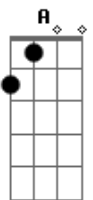

Kevin Morby - Parade

Tom: A
Intro: A

A Bm
If you come to find out who you are,
D A
May you find out, may you find out who you are.
Bm A
And if you come to search for what is lost,
D A
May you find it, may you find it at any cost.
Bm
And if you come over far,
D A
Never I'd touch you or ever do you harm.
Bm
And if you come oh so soft,
D A
You may look up one day and you'll be heard.

Chorus
Bm D
If I were to die today,
Bm D
Slaughtered in that masquerade.
Bm D
The last thing that you'd hear me say,
Bm D
Put my body on display.
A A A
In the parade.
Bm D
Passing slowly through the town.
Bm D
My feet taking I, touch the ground
A A A
Of the parade.

INTERLUDE
A Bm D A 2x

Acordes

© ukulele-chords.com