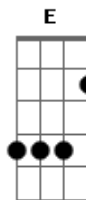

Chorus
Bm D
If I were to die today,
Bm D
Slaughtered in that masquerade.
Bm D
The last thing that you'd hear me say,
Bm D
Put my body on display.
A A A
In the parade.
Bm D
Passing slowly through the town.
Bm D
My feet taking I, touch the ground
A A A
Of the parade.

INTERLUDE
A Bm D A 2x

Acordes

© ukulele-chords.com

© ukulele-chords.com

© ukulele-chords.com

© ukulele-chords.com

verse 2
A Bm
All my friends were there
D A
Waiting on me.
A Bm
All the glory was there
D A
Waiting on me.
A Bm
And I was there
D A
Waiting on me.
A Bm
I've come my way home,
D A A A
Just to stay in.