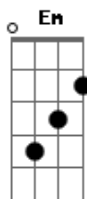

© ukulele-chords.com