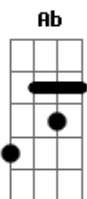

© ukulele-chords.com