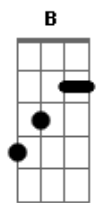

© ukulele-chords.com