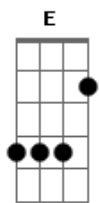

© ukulele-chords.com