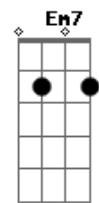

© ukulele-chords.com