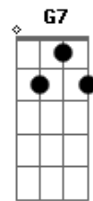

© ukulele-chords.com