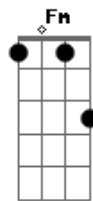

© ukulele-chords.com