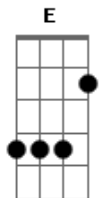

Keshi - Drunk

tom:
E (forma dos acordes no tom de C)
Capotraste na 4ª casa
Intro: C E7 Am Am D7 F G

C E7 Am
All my friends are drunk again
Am D7
And I'm stumblin' back to bed all by myself
F G
Don't need nobody else
C E7 Am
All my friends are drunk again
Am D7
And I'm stumblin' back to bed all by myself
F G C
Don't need nobody else

E7 Am
Smell like smoke, nuit de l'homme
Am D7
It's been a while since we last spoke
F G C
So tell me, how's it go?
E7 Am
Still love blues, nothin' new
Am D7 F
Careless love, I've had a few
G
How 'bout you?

C E7 Am
All my friends are drunk again
Am D7
And I'm stumblin' back to bed all by myself
F G
Don't need nobody else
C E7 Am
All my friends are drunk again

Acordes

© ukulele-chords.com