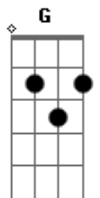

© ukulele-chords.com

Am D7
And I'm stumblin' back to bed all by myself
F G C
Don't need nobody else

E7
I never have thought
Am
When you're gone
Am D7
I'd find it hard to carry on

F G C
And it's probably cause
E7 Am
I fell in love way back then
Am D7
And I think about us when
F G
I think about us when

C E7 Am
All my friends are drunk again
Am D7
And I'm stumblin' back to bed all by myself
F G
I got nobody else
C E7 Am
All my friends are drunk again
Am D7
And I'm stumblin' back to bed all by myself
F G C E7
I got, I got nobody else

Am Am D7
Ooh, ooh, ooh ooh
F G C
Ooh, ooh, ooh