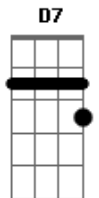

© ukulele-chords.com