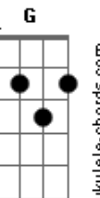

Keshi - Drunk

tom:
 E (forma dos acordes no tom de C)
 Capotraste na 4ª casa
 Intro: C E7 Am Am7 D7 F G

C E7 Am
 All my friends are drunk again
 Am7 D7
 And I'm stumblin' back to bed all by myself
 F G
 Don't need nobody else
 C E7 Am
 All my friends are drunk again
 Am7 D7
 And I'm stumblin' back to bed all by myself
 F G C
 Don't need nobody else

C E7 Am
 All my friends are drunk again
 Am7 D7
 And I'm stumblin' back to bed all by myself
 F G
 Don't need nobody else
 C E7 Am
 All my friends are drunk again

Acordes

© ukulele-chords.com

© ukulele-chords.com

© ukulele-chords.com

© ukulele-chords.com

© ukulele-chords.com

© ukulele-chords.com

© ukulele-chords.com

© ukulele-chords.com

Am7 D7
 And I'm stumblin' back to bed all by myself
 F G C
 Don't need nobody else

E7
 I never have thought
 Am
 When you're gone
 Am7 D7
 I'd find it hard to carry on

F G C
 And it's probably cause
 E7 Am
 I fell in love way back then
 Am7 D7
 And I think about us when
 F G
 I think about us when