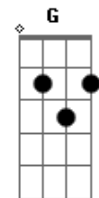

© ukulele-chords.com

Am7 D7
And I'm stumblin' back to bed all by myself
F G C
Don't need nobody else

E7
I never have thought
Am
When you're gone
Am7 D7
I'd find it hard to carry on

F G C
And it's probably cause
E7 Am
I fell in love way back then
Am7 D7
And I think about us when
F G
I think about us when

C E7 Am
All my friends are drunk again
Am7 D7
And I'm stumblin' back to bed all by myself
F G
I got nobody else
C E7 Am
All my friends are drunk again
Am7 D7
And I'm stumblin' back to bed all by myself
F G C E7
I got, I got nobody else

Am Am7 D7
Ooh, ooh, ooh ooh
F G C
Ooh, ooh, ooh