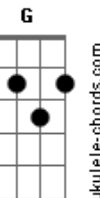

Keshi - Drunk

tom:
 E (forma dos acordes no tom de C)
 Capotraste na 4ª casa
 Intro: C E7 Am Am7 D7 F G

C E7 Am
 All my friends are drunk again
 Am7 D7
 And I'm stumblin' back to bed all by myself
 F G
 Don't need nobody else
 C E7 Am
 All my friends are drunk again
 Am7 D7
 And I'm stumblin' back to bed all by myself
 F G C
 Don't need nobody else

C E7 Am
 All my friends are drunk again
 Am7 D7
 And I'm stumblin' back to bed all by myself
 F G
 Don't need nobody else
 C E7 Am
 All my friends are drunk again

Acordes

© ukulele-chords.com

© ukulele-chords.com

© ukulele-chords.com

© ukulele-chords.com

© ukulele-chords.com

© ukulele-chords.com

© ukulele-chords.com

© ukulele-chords.com

Am7 D7
 And I'm stumblin' back to bed all by myself
 F G C
 Don't need nobody else