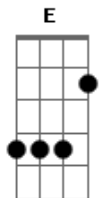

Keshi - Drunk

tom:
E (forma dos acordes no tom de C)
Capotraste na 4ª casa
Intro: C E7 Am Am7 D7 F G

C E7 Am
All my friends are drunk again
Am7 D7
And I'm stumblin' back to bed all by myself
F G
Don't need nobody else
C E7 Am
All my friends are drunk again
Am7 D7
And I'm stumblin' back to bed all by myself
F G C
Don't need nobody else

E7 Am
Smell like smoke, nuit de l'homme
Am7 D7
It's been a while since we last spoke
F G C
So tell me, how's it go?
E7 Am
Still love blues, nothin' new
Am7 D7 F
Careless love, I've had a few
G
How 'bout you?

C E7 Am
All my friends are drunk again
Am7 D7
And I'm stumblin' back to bed all by myself
F G
Don't need nobody else
C E7 Am
All my friends are drunk again

Acordes

© ukulele-chords.com