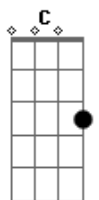

© ukulele-chords.com