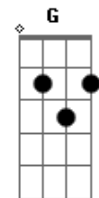

Keshi - Drunk

tom:
 E (forma dos acordes no tom de C)
 Capotraste na 4ª casa
 Intro: C E7 Am Am7 D7 F G

C E7 Am
 All my friends are drunk again
 Am7 D7
 And I'm stumblin' back to bed all by myself
 F G
 Don't need nobody else
 C E7 Am
 All my friends are drunk again
 Am7 D7
 And I'm stumblin' back to bed all by myself
 F G C
 Don't need nobody else

C E7 Am
 All my friends are drunk again
 Am7 D7
 And I'm stumblin' back to bed all by myself
 F G
 Don't need nobody else
 C E7 Am
 All my friends are drunk again

Acordes

© ukulele-chords.com

© ukulele-chords.com

© ukulele-chords.com

© ukulele-chords.com

© ukulele-chords.com

© ukulele-chords.com

© ukulele-chords.com

© ukulele-chords.com

Am7 D7
 And I'm stumblin' back to bed all by myself
 F G C
 Don't need nobody else

E7
 I never have thought
 Am
 When you're gone
 Am7 D7
 I'd find it hard to carry on

F G C
 And it's probably cause
 E7 Am
 I fell in love way back then
 Am7 D7
 And I think about us when
 F G
 I think about us when