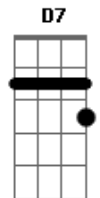

Keshi - Drunk

tom:
 E (forma dos acordes no tom de C)
 Capotraste na 4ª casa
 Intro: C E7 Am Am7 D7 F G

C E7 Am
 All my friends are drunk again
 Am7 D7
 And I'm stumblin' back to bed all by myself
 F G
 Don't need nobody else
 C E7 Am
 All my friends are drunk again
 Am7 D7
 And I'm stumblin' back to bed all by myself
 F G C
 Don't need nobody else

C E7 Am
 All my friends are drunk again
 Am7 D7
 And I'm stumblin' back to bed all by myself
 F G
 Don't need nobody else
 C E7 Am
 All my friends are drunk again

Acordes

© ukulele-chords.com

© ukulele-chords.com

© ukulele-chords.com

© ukulele-chords.com

© ukulele-chords.com

© ukulele-chords.com

© ukulele-chords.com

© ukulele-chords.com

Am7 D7
 And I'm stumblin' back to bed all by myself
 F G C
 Don't need nobody else