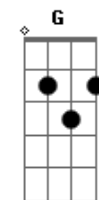

© ukulele-chords.com

Am7 D7
And I'm stumblin' back to bed all by myself
F G C
Don't need nobody else
E7
I never have thought
Am
When you're gone
Am7 D7
I'd find it hard to carry on
F G C
And it's probably cause
E7 Am
I fell in love way back then
Am7 D7
And I think about us when
F G
I think about us when
C E7 Am
All my friends are drunk again
Am7 D7
And I'm stumblin' back to bed all by myself
F G
I got nobody else
C E7 Am
All my friends are drunk again
Am7 D7
And I'm stumblin' back to bed all by myself
F G C E7
I got, I got nobody else
Am Am7 D7
Ooh, ooh, ooh ooh
F G C
Ooh, ooh, ooh