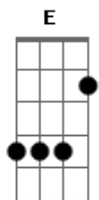

Keshi - Drunk

tom:

E (forma dos acordes no tom de C)

Capostrate na 4ª casa

Intro: C E7 Am Am7 D7 F G

C E7 Am
All my friends are drunk again
Am7 D7
And I'm stumblin' back to bed all by myself
F G
Don't need nobody else
C E7 Am
All my friends are drunk again
Am7 D7
And I'm stumblin' back to bed all by myself
F G C
Don't need nobody else

E7 Am
Smell like smoke, nuit de l'homme
Am7 D7
It's been a while since we last spoke
F G C
So tell me, how's it go?
E7 Am
Still love blues, nothin' new
Am7 D7 F
Careless love, I've had a few
G
How 'bout you?

C E7 Am
All my friends are drunk again
Am7 D7
And I'm stumblin' back to bed all by myself
F G
Don't need nobody else
C E7 Am
All my friends are drunk again

Acordes

© ukulele-chords.com