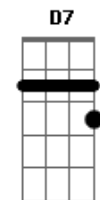

© ukulele-chords.com