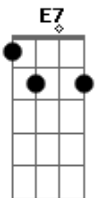

© ukulele-chords.com