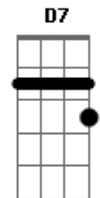

© ukulele-chords.com