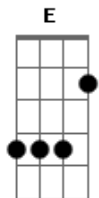

# Keshi - Drunk

tom:  
 E (forma dos acordes no tom de C )  
 Capotraste na 4ª casa  
 Intro: C E7 Am Am7 D7 F G

C E7 Am  
 All my friends are drunk again  
 Am7 D7  
 And I'm stumblin' back to bed all by myself  
 F G  
 Don't need nobody else  
 C E7 Am  
 All my friends are drunk again  
 Am7 D7  
 And I'm stumblin' back to bed all by myself  
 F G C  
 Don't need nobody else

E7 Am  
 Smell like smoke, nuit de l'homme  
 Am7 D7  
 It's been a while since we last spoke  
 F G C  
 So tell me, how's it go?  
 E7 Am  
 Still love blues, nothin' new  
 Am7 D7 F  
 Careless love, I've had a few  
 G  
 How 'bout you?

C E7 Am  
 All my friends are drunk again  
 Am7 D7  
 And I'm stumblin' back to bed all by myself  
 F G  
 Don't need nobody else  
 C E7 Am  
 All my friends are drunk again

© ukulele-chords.com

Am7 D7  
 And I'm stumblin' back to bed all by myself  
 F G C  
 Don't need nobody else

E7  
 I never have thought  
 Am  
 When you're gone  
 Am7 D7  
 I'd find it hard to carry on