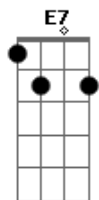

© ukulele-chords.com