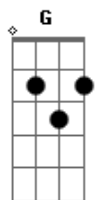

Keshi - Drunk

tom:
 Capotraste na 4ª casa
 Intro: C E7 Ab Am C Gbm F G

C E7 Ab Am
 All my friends are drunk again
 C Gbm
 And I'm stumblin' back to bed all by myself
 F G
 Don't need nobody else
 C E7 Ab Am
 All my friends are drunk again
 C Gbm
 And I'm stumblin' back to bed all by myself
 F G C
 Don't need nobody else

C E7 Ab Am
 All my friends are drunk again
 C Gbm
 And I'm stumblin' back to bed all by myself
 F G
 Don't need nobody else
 C E7 Ab Am
 All my friends are drunk again

Acordes

© ukulele-chords.com

© ukulele-chords.com

© ukulele-chords.com

© ukulele-chords.com

© ukulele-chords.com

© ukulele-chords.com

© ukulele-chords.com

© ukulele-chords.com

C Gbm
 And I'm stumblin' back to bed all by myself
 F G C
 Don't need nobody else

E7
 I never have thought
 Ab Am
 When you're gone
 C Gbm
 I'd find it hard to carry on

F G C
 And it's probably cause
 E7 Ab Am
 I fell in love way back then
 C Gbm
 And I think about us when
 F G
 I think about us when