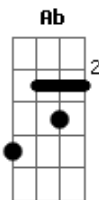

Keshi - Drunk

tom:
 Capotraste na 4ª casa
 Intro: C E7 Ab Am C Gbm F G

C E7 Ab Am
 All my friends are drunk again
 C Gbm
 And I'm stumblin' back to bed all by myself
 F G
 Don't need nobody else
 C E7 Ab Am
 All my friends are drunk again
 C Gbm
 And I'm stumblin' back to bed all by myself
 F G C
 Don't need nobody else

C E7 Ab Am
 All my friends are drunk again
 C Gbm
 And I'm stumblin' back to bed all by myself
 F G
 Don't need nobody else
 C E7 Ab Am
 All my friends are drunk again

Acordes

© ukulele-chords.com

© ukulele-chords.com

© ukulele-chords.com

© ukulele-chords.com

© ukulele-chords.com

© ukulele-chords.com

© ukulele-chords.com

© ukulele-chords.com

C Gbm
 And I'm stumblin' back to bed all by myself
 F G C
 Don't need nobody else