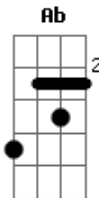

© ukulele-chords.com