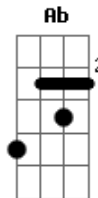

Keshi - Drunk

tom:
 E (forma dos acordes no tom de C)
 Capotraste na 4ª casa
 Intro: C E7 Ab Am7 C Gbm7 F G

C E7 Ab Am7
 All my friends are drunk again
 C Gbm7
 And I'm stumblin' back to bed all by myself
 F G
 Don't need nobody else
 C E7 Ab Am7
 All my friends are drunk again
 C Gbm7
 And I'm stumblin' back to bed all by myself
 F G C
 Don't need nobody else

E7 Ab Am7
 Smell like smoke, nuit de l'homme
 C Gbm7
 It's been a while since we last spoke
 F G C
 So tell me, how's it go?
 E7 Ab Am7
 Still love blues, nothin' new
 C Gbm7 F
 Careless love, I've had a few
 G
 How 'bout you?

C E7 Ab Am7
 All my friends are drunk again
 C Gbm7
 And I'm stumblin' back to bed all by myself
 F G
 Don't need nobody else
 C E7 Ab Am7
 All my friends are drunk again

Acordes

© ukulele-chords.com

© ukulele-chords.com

© ukulele-chords.com

© ukulele-chords.com

© ukulele-chords.com

© ukulele-chords.com

© ukulele-chords.com

© ukulele-chords.com

C Gbm7
 And I'm stumblin' back to bed all by myself
 F G C
 Don't need nobody else