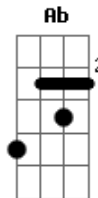

© ukulele-chords.com