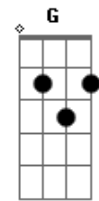

Keshi - Drunk

tom:
 E (forma dos acordes no tom de C)
 Capotraste na 4ª casa
 Intro: C E7 Ab Am7 C Gbm7 F G

C E7 Ab Am7
 All my friends are drunk again
 C Gbm7
 And I'm stumblin' back to bed all by myself
 F G
 Don't need nobody else
 C E7 Ab Am7
 All my friends are drunk again
 C Gbm7
 And I'm stumblin' back to bed all by myself
 F G C
 Don't need nobody else

C E7 Ab Am7
 All my friends are drunk again
 C Gbm7
 And I'm stumblin' back to bed all by myself
 F G
 Don't need nobody else
 C E7 Ab Am7
 All my friends are drunk again

Acordes

© ukulele-chords.com

© ukulele-chords.com

© ukulele-chords.com

© ukulele-chords.com

© ukulele-chords.com

© ukulele-chords.com

© ukulele-chords.com

© ukulele-chords.com

C Gbm7
 And I'm stumblin' back to bed all by myself
 F G C
 Don't need nobody else

E7
 I never have thought
 Ab Am7
 When you're gone
 C Gbm7
 I'd find it hard to carry on

F G C
 And it's probably cause
 E7 Ab Am7
 I fell in love way back then
 C Gbm7
 And I think about us when
 F G
 I think about us when