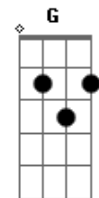

Keshi - Drunk

tom:
 E (forma dos acordes no tom de C)
 Capotraste na 4ª casa
 Intro: C E7 Ab Am7 C Gbm7 F G

C E7 Ab Am7
 All my friends are drunk again
 C Gbm7
 And I'm stumblin' back to bed all by myself
 F G
 Don't need nobody else
 C E7 Ab Am7
 All my friends are drunk again
 C Gbm7
 And I'm stumblin' back to bed all by myself
 F G C
 Don't need nobody else

C E7 Ab Am7
 All my friends are drunk again
 C Gbm7
 And I'm stumblin' back to bed all by myself
 F G
 Don't need nobody else
 C E7 Ab Am7
 All my friends are drunk again

Acordes

© ukulele-chords.com

© ukulele-chords.com

© ukulele-chords.com

© ukulele-chords.com

© ukulele-chords.com

© ukulele-chords.com

© ukulele-chords.com

© ukulele-chords.com

C Gbm7
 And I'm stumblin' back to bed all by myself
 F G C
 Don't need nobody else

E7
 I never have thought
 Ab Am7
 When you're gone
 C Gbm7
 I'd find it hard to carry on

F G C
 And it's probably cause
 E7 Ab Am7
 I fell in love way back then
 C Gbm7
 And I think about us when
 F G
 I think about us when