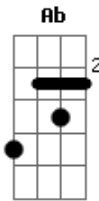

© ukulele-chords.com

© ukulele-chords.com