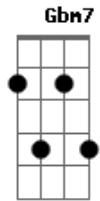

Keshi - Drunk

tom:
 E (forma dos acordes no tom de C)
 Capotraste na 4ª casa
 Intro: C E7 Ab Am7 C Gbm7 F G

C E7 Ab Am7
 All my friends are drunk again
 C Gbm7
 And I'm stumblin' back to bed all by myself
 F G
 Don't need nobody else
 C E7 Ab Am7
 All my friends are drunk again
 C Gbm7
 And I'm stumblin' back to bed all by myself
 F G C
 Don't need nobody else

E7 Ab Am7
 Smell like smoke, nuit de l'homme
 C Gbm7
 It's been a while since we last spoke
 F G C
 So tell me, how's it go?
 E7 Ab Am7
 Still love blues, nothin' new
 C Gbm7 F
 Careless love, I've had a few
 G
 How 'bout you?

C E7 Ab Am7
 All my friends are drunk again
 C Gbm7
 And I'm stumblin' back to bed all by myself
 F G
 Don't need nobody else
 C E7 Ab Am7
 All my friends are drunk again

Acordes

© ukulele-chords.com

© ukulele-chords.com

© ukulele-chords.com

© ukulele-chords.com

© ukulele-chords.com

© ukulele-chords.com

© ukulele-chords.com

© ukulele-chords.com

C Gbm7
 And I'm stumblin' back to bed all by myself
 F G C
 Don't need nobody else