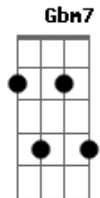

© ukulele-chords.com