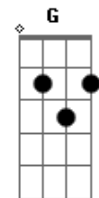

# Keshi - Drunk

tom:  
 E (forma dos acordes no tom de C )  
 Capotraste na 4ª casa  
 Intro: C E7 Ab Am7 C Gbm7 F G

C E7 Ab Am7  
 All my friends are drunk again  
 C Gbm7  
 And I'm stumblin' back to bed all by myself  
 F G  
 Don't need nobody else  
 C E7 Ab Am7  
 All my friends are drunk again  
 C Gbm7  
 And I'm stumblin' back to bed all by myself  
 F G C  
 Don't need nobody else

C E7 Ab Am7  
 All my friends are drunk again  
 C Gbm7  
 And I'm stumblin' back to bed all by myself  
 F G  
 Don't need nobody else  
 C E7 Ab Am7  
 All my friends are drunk again

© ukulele-chords.com

C Gbm7  
 And I'm stumblin' back to bed all by myself  
 F G C  
 Don't need nobody else

E7  
 I never have thought  
 Ab Am7  
 When you're gone  
 C Gbm7  
 I'd find it hard to carry on