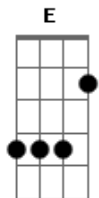

Keshi - Drunk

tom:
E (forma dos acordes no tom de C)
Capotraste na 4ª casa
Intro: C E7 Ab Am7 C Gbm7 F G

C E7 Ab Am7
All my friends are drunk again
C Gbm7
And I'm stumblin' back to bed all by myself
F G
Don't need nobody else
C E7 Ab Am7
All my friends are drunk again
C Gbm7
And I'm stumblin' back to bed all by myself
F G C
Don't need nobody else

E7 Ab Am7
Smell like smoke, nuit de l'homme
C Gbm7
It's been a while since we last spoke
F G C
So tell me, how's it go?
E7 Ab Am7
Still love blues, nothin' new
C Gbm7 F
Careless love, I've had a few
G
How 'bout you?

C E7 Ab Am7
All my friends are drunk again
C Gbm7
And I'm stumblin' back to bed all by myself
F G
Don't need nobody else
C E7 Ab Am7
All my friends are drunk again

Acordes

© ukulele-chords.com