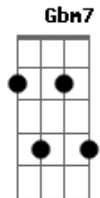

Keshi - Drunk

tom:
 E (forma dos acordes no tom de C)
 Capotraste na 4ª casa
 Intro: C E7 Ab Am7 C Gbm7 F G

C E7 Ab Am7
 All my friends are drunk again
 C Gbm7
 And I'm stumblin' back to bed all by myself
 F G
 Don't need nobody else
 C E7 Ab Am7
 All my friends are drunk again
 C Gbm7
 And I'm stumblin' back to bed all by myself
 F G C
 Don't need nobody else

E7 Ab Am7
 Smell like smoke, nuit de l'homme
 C Gbm7
 It's been a while since we last spoke
 F G C
 So tell me, how's it go?
 E7 Ab Am7
 Still love blues, nothin' new
 C Gbm7 F
 Careless love, I've had a few
 G
 How 'bout you?

C E7 Ab Am7
 All my friends are drunk again
 C Gbm7
 And I'm stumblin' back to bed all by myself
 F G
 Don't need nobody else
 C E7 Ab Am7
 All my friends are drunk again

Acordes

© ukulele-chords.com

© ukulele-chords.com

© ukulele-chords.com

© ukulele-chords.com

© ukulele-chords.com

© ukulele-chords.com

© ukulele-chords.com

© ukulele-chords.com

C Gbm7
 And I'm stumblin' back to bed all by myself
 F G C
 Don't need nobody else