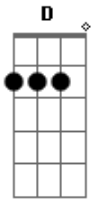

# Kenya Grace - Strangers

tom:

Intro: **Bm** **D** **G7M** **Em**

[Primeira Parte]

Always ends the same

When it was me and you

But every time I meet somebody new

It's like déjà vu (Déjà vu)

Backseat

Uh-huh, uh-huh, uh

Uh-huh, uh-huh

And then one random night when

Everything changes

You won't reply and we'll go back to

Strangers

Uh-huh, uh-huh, uh

## Acordes

© ukulele-chords.com

© ukulele-chords.com

© ukulele-chords.com

© ukulele-chords.com

Uh-huh, uh-huh, uh

Uh-huh, uh-huh (Go back to  
Strangers)