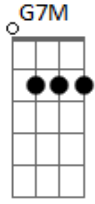

G7M
Strangers)

Em

Acordes

© ukulele-chords.com