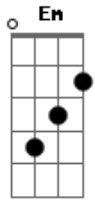

© ukulele-chords.com