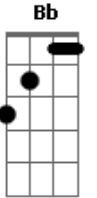

© ukulele-chords.com