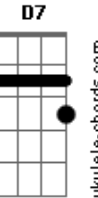

© ukulele-chords.com