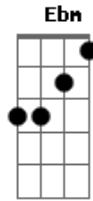

Kenny Rogers - Just Dropped In

Tom: C

Dm
(yeah, yeah, oh-yeah, what condition my condition was in)

Dm **G** **Dm**
I woke up this mornin' with the sundown shinin' in

Dm **A7**
I found my mind in a brown paper bag within

Ebm **Ab7** **Ebm**
I pushed my soul in a deep dark hole and then I followed it in

Ebm **Gb** **Ab7**
I got up so tight I couldn't unwind, I saw so much, I broke my

mind
Ebm **Bb7** **Ebm**
I just dropped in to see what condition my condition was in

Ebm
(yeah, yeah, oh-yeah, what condition my condition was in)

Em **A7** **Em**
Someone painted "April Fool" in big black letters on a "dead end" sign

Em **B7**
I had my foot on the gas as I left the road and blew out my mind

Em
my condition was in

Em **Em**
Yeah yeah oh-yeah...

Acordes

© ukulele-chords.com

© ukulele-chords.com

© ukulele-chords.com

© ukulele-chords.com

© ukulele-chords.com