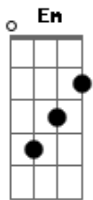

© ukulele-chords.com