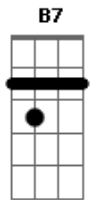

© ukulele-chords.com