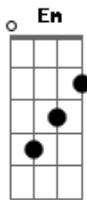

Kenny Rogers - Just Dropped In

Tom: C

Dm
(yeah, yeah, oh-yeah, what condition my condition was in)

Dm I woke up this mornin' with the sundown shinin' in **G** **Dm**

Dm I found my mind in a brown paper bag within **A7**

Dm I tripped on a cloud and fell-a eight miles high **F**

G I tore my mind on a jagged sky

Dm I just dropped in to see what condition my **A7**

Dm condition was in

Dm
(yeah, yeah, oh-yeah, what condition my condition was in)

Ebm I pushed my soul in a deep dark hole and then I followed it in **Ab7** **Ebm**

Ebm I got up so tight I couldn't unwind, I saw so much, I broke my **Gb** **Ab7**

mind **Ebm** **Bb7** **Ebm**
I just dropped in to see what condition my condition was in

Ebm
(yeah, yeah, oh-yeah, what condition my condition was in)

Em **A7** **Em**
Someone painted "April Fool" in big black letters on a "dead end" sign

Em I had my foot on the gas as I left the road and blew out my **B7** mind

Em **G**
Eight miles outta memphis and I got no spare,

A7 eight miles straight up downtown somewhere

Em **B7** **Em**
I just dropped in to see what condition my condition was in

Em **B7**
I said I just dropped in to see what condition

Em my condition was in

Em **Em**
Yeah yeah oh-yeah...

Acordes

© ukulele-chords.com

© ukulele-chords.com

© ukulele-chords.com

© ukulele-chords.com

© ukulele-chords.com

© ukulele-chords.com

© ukulele-chords.com

© ukulele-chords.com

© ukulele-chords.com

© ukulele-chords.com

© ukulele-chords.com