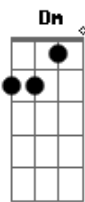

Ebm I pushed my soul in a deep dark hole and then I followed it in **Ab7** **Ebm**

Ebm I got up so tight I couldn't unwind, I saw so much, I broke my **Gb** **Ab7**

mind **Ebm** **Bb7** **Ebm**
I just dropped in to see what condition my condition was in

Ebm
(yeah, yeah, oh-yeah, what condition my condition was in)

Em **A7** **Em**
Someone painted "April Fool" in big black letters on a "dead end" sign

Em I had my foot on the gas as I left the road and blew out my **B7** mind

Em **G**
Eight miles outta memphis and I got no spare,

A7 eight miles straight up downtown somewhere

Em **B7** **Em**
I just dropped in to see what condition my condition was in

Em **B7**
I said I just dropped in to see what condition

Em my condition was in

Em **Em**
Yeah yeah oh-yeah...

Acordes

© ukulele-chords.com

© ukulele-chords.com

© ukulele-chords.com

© ukulele-chords.com

© ukulele-chords.com