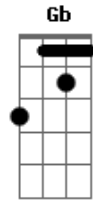

© ukulele-chords.com