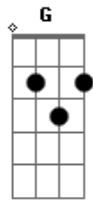

Kenny Rogers - Just Dropped In

Tom: C

Dm
(yeah, yeah, oh-yeah, what condition my condition was in)

Dm **G** **Dm**
I woke up this mornin' with the sundown shinin' in

Dm **A7**
I found my mind in a brown paper bag within

Ebm **Ab7** **Ebm**
I pushed my soul in a deep dark hole and then I followed it in

Ebm **Gb** **Ab7**
I got up so tight I couldn't unwind, I saw so much, I broke my

mind
Ebm **Bb7** **Ebm**
I just dropped in to see what condition my condition was in

Ebm
(yeah, yeah, oh-yeah, what condition my condition was in)

Em **A7** **Em**
Someone painted "April Fool" in big black letters on a "dead end" sign

Em **B7**
I had my foot on the gas as I left the road and blew out my mind

Em
my condition was in

Em **Em**
Yeah yeah oh-yeah...

Acordes

© ukulele-chords.com

© ukulele-chords.com

© ukulele-chords.com

© ukulele-chords.com

© ukulele-chords.com