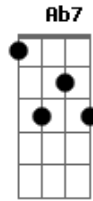

© ukulele-chords.com