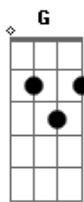

Kenny Rogers - Just Dropped In

Tom: C

Dm
(yeah, yeah, oh-yeah, what condition my condition was in)

Dm I woke up this mornin' with the sundown shinin' in **G** **Dm**

Dm I found my mind in a brown paper bag within **A7**

Ebm I pushed my soul in a deep dark hole and then I followed it in **Ab7** **Ebm**

Ebm I got up so tight I couldn't unwind, I saw so much, I broke my **Gb** **Ab7**

mind **Ebm** **Bb7** **Ebm**
I just dropped in to see what condition my condition was in

Ebm
(yeah, yeah, oh-yeah, what condition my condition was in)

Em **A7** **Em**
Someone painted "April Fool" in big black letters on a "dead end" sign

Em I had my foot on the gas as I left the road and blew out my **B7** mind

Em my condition was in

Em **Em**
Yeah yeah oh-yeah...

Acordes

© ukulele-chords.com

© ukulele-chords.com

© ukulele-chords.com

© ukulele-chords.com

© ukulele-chords.com