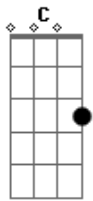

Ebm **Ab7** **Ebm**
I pushed my soul in a deep dark hole and then I followed it in

Ebm **Gb** **Ab7**
I got up so tight I couldn't unwind, I saw so much, I broke my

mind
Ebm **Bb7** **Ebm**
I just dropped in to see what condition my condition was in

Ebm
(yeah, yeah, oh-yeah, what condition my condition was in)

Em **A7** **Em**
Someone painted "April Fool" in big black letters on a "dead end" sign

Em **B7**
I had my foot on the gas as I left the road and blew out my mind

Em **G**
Eight miles outta memphis and I got no spare,

A7
eight miles straight up downtown somewhere

Em **B7** **Em**
I just dropped in to see what condition my condition was in

Em **B7**
I said I just dropped in to see what condition

Em
my condition was in

Em **Em**
Yeah yeah oh-yeah...

Acordes

© ukulele-chords.com

© ukulele-chords.com

© ukulele-chords.com

© ukulele-chords.com

© ukulele-chords.com