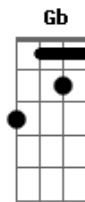

© ukulele-chords.com