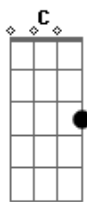

Ebm I pushed my soul in a deep dark hole and then I followed it in **Ab7** **Ebm**

Ebm I got up so tight I couldn't unwind, I saw so much, I broke my **Gb** **Ab7**

mind **Ebm** **Bb7** **Ebm**
I just dropped in to see what condition my condition was in

Ebm
(yeah, yeah, oh-yeah, what condition my condition was in)

Em **A7** **Em**
Someone painted "April Fool" in big black letters on a "dead end" sign

Em I had my foot on the gas as I left the road and blew out my **B7** mind

Em **G**
Eight miles outta memphis and I got no spare,

A7 eight miles straight up downtown somewhere

Em **B7** **Em**
I just dropped in to see what condition my condition was in

Em **B7**
I said I just dropped in to see what condition

Em my condition was in

Em **Em**
Yeah yeah oh-yeah...

Acordes

© ukulele-chords.com

© ukulele-chords.com

© ukulele-chords.com

© ukulele-chords.com

© ukulele-chords.com