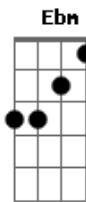

Kenny Rogers - Just Dropped In

Tom: C

Dm
(yeah, yeah, oh-yeah, what condition my condition was in)

Dm I woke up this mornin' with the sundown shinin' in **G** **Dm**

Dm I found my mind in a brown paper bag within **A7**

Ebm I pushed my soul in a deep dark hole and then I followed it in **Ab7** **Ebm**

Ebm I got up so tight I couldn't unwind, I saw so much, I broke my **Gb** **Ab7**

mind **Ebm** **Bb7** **Ebm**
I just dropped in to see what condition my condition was in

Ebm
(yeah, yeah, oh-yeah, what condition my condition was in)

Em **A7** **Em**
Someone painted "April Fool" in big black letters on a "dead end" sign

Em I had my foot on the gas as I left the road and blew out my **B7** mind

Em my condition was in

Em **Em**
Yeah yeah oh-yeah...

Acordes

© ukulele-chords.com

© ukulele-chords.com

© ukulele-chords.com

© ukulele-chords.com

© ukulele-chords.com