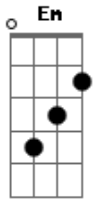

© ukulele-chords.com