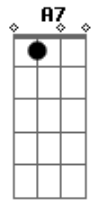

Ebm
(yeah, yeah, oh-yeah, what condition my condition was in)

Em **A7** **Em**
Someone painted "April Fool" in big black letters on a "dead end" sign

Em **B7**
I had my foot on the gas as I left the road and blew out my mind

Em
my condition was in

Em **Em**
Yeah yeah oh-yeah...

Acordes

© ukulele-chords.com

© ukulele-chords.com

© ukulele-chords.com

© ukulele-chords.com

© ukulele-chords.com