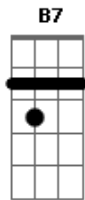

© ukulele-chords.com