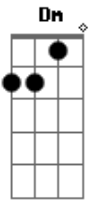

Ebm **Ab7** **Ebm**
I pushed my soul in a deep dark hole and then I followed it in

Ebm **Gb** **Ab7**
I got up so tight I couldn't unwind, I saw so much, I broke my

mind
Ebm **Bb7** **Ebm**
I just dropped in to see what condition my condition was in

Ebm
(yeah, yeah, oh-yeah, what condition my condition was in)

Em **A7** **Em**
Someone painted "April Fool" in big black letters on a "dead end" sign

Em **B7**
I had my foot on the gas as I left the road and blew out my mind

Em **G**
Eight miles outta memphis and I got no spare,

A7
eight miles straight up downtown somewhere

Em **B7** **Em**
I just dropped in to see what condition my condition was in

Em **B7**
I said I just dropped in to see what condition

Em
my condition was in

Em **Em**
Yeah yeah oh-yeah...

Acordes

© ukulele-chords.com

© ukulele-chords.com

© ukulele-chords.com

© ukulele-chords.com

© ukulele-chords.com