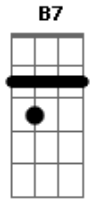

© ukulele-chords.com