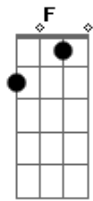

Ebm **Ab7** **Ebm**
I pushed my soul in a deep dark hole and then I followed it in

Ebm **Gb** **Ab7**
I got up so tight I couldn't unwind, I saw so much, I broke my

mind
Ebm **Bb7** **Ebm**
I just dropped in to see what condition my condition was in

Ebm
(yeah, yeah, oh-yeah, what condition my condition was in)

Em **A7** **Em**
Someone painted "April Fool" in big black letters on a "dead end" sign

Em **B7**
I had my foot on the gas as I left the road and blew out my mind

Em
my condition was in

Em **Em**
Yeah yeah oh-yeah...

Acordes

© ukulele-chords.com

© ukulele-chords.com

© ukulele-chords.com

© ukulele-chords.com

© ukulele-chords.com