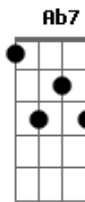

© ukulele-chords.com