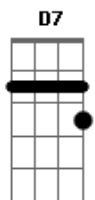

© ukulele-chords.com