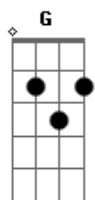

Kenny Rogers - Don't Fall In Love With a Dreamer

Tom: G

G D7 Em G C
Just look at you sitting there
G C G
You never looked better than tonight
D7 Em G C
And it'd be so easy to tell you I'd stay
Am C D7
Like I've done so many times

G D7 Em D7 C
I was so sure this would be the night
Am C D7 G
You'd close the door and want to stay with me
D7 Em D7 C
And it'd be so easy to tell you I'd stay
Am C D7
Like I've done so many times

C D7
Don't fall in love with a dreamer
Bm Em
Because he'll always take you in
Am C D7

Just when you think you've really changed him
G Bm
He'll leave you again
G C D7
Don't fall in love with a dreamer
G Bm Em G
Because he'll break you every time
C D7 G
So put out the light and just hold on
C D7 G
Before we say goodbye

D7 Em
Now it's morning and the phone rings
D7 C
And ya say you gotta get your things together
G D7 G
You just gotta leave before you change your mind
D7 Em D7 C
And if you knew what I was thinking girl I'd turn around
G Am C Em D7
If you'd just ask me one more time

D7 G
Before we say goodbye

Acordes

© ukulele-chords.com