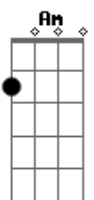

© ukulele-chords.com