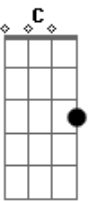

© ukulele-chords.com