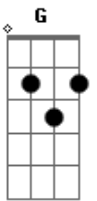

© ukulele-chords.com