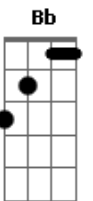

Kenny G - One More Time

Tom: D

m [Intro] F G
 F G
 F G
 F G

F G
 I lie half awake, late at night
 F
 I reach out to touch you
 G
 Feel you by my side
 C
 And I reach, and I reach
 Dm
 But I never get to feel you
 C F Bb A
 Will I ever get to feel you again, again

A
 And my heart breaks again

F
 It's only a dream
 G

But it's all so real
 F
 Don't want it to end
 G
 But I know it will

C
 So I pray, and I pray
 Dm
 Every night I'm on my knees
 C F
 Begging for the chance to see you
 Bb A
 Again, again

F
 Oh One more time
 G C Bb
 Before I have to face another day
 A
 And my heart breaks again
 Again

Acordes

© ukulele-chords.com

© ukulele-chords.com

© ukulele-chords.com

© ukulele-chords.com

© ukulele-chords.com