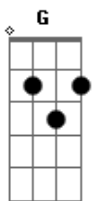

Kenny G - One More Time

Tom: D

m [Intro] F G
 F G
 F G
 F G

F G
 I lie half awake, late at night
 F
 I reach out to touch you
 G
 Feel you by my side
 C
 And I reach, and I reach
 Dm
 But I never get to feel you
 C F Bb A
 Will I ever get to feel you again, again

A
 And my heart breaks again

F
 It's only a dream
 G

But it's all so real
 F
 Don't want it to end
 G
 But I know it will

C
 So I pray, and I pray
 Dm
 Every night I'm on my knees
 C F
 Begging for the chance to see you
 Bb A
 Again, again

F
 Oh One more time
 G C Bb
 Before I have to face another day
 A
 And my heart breaks again
 Again

Acordes

© ukulele-chords.com

© ukulele-chords.com

© ukulele-chords.com

© ukulele-chords.com

© ukulele-chords.com