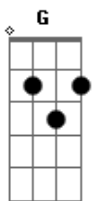

# Kenny G - One More Time

Tom: D

m [Intro] F G  
 F G  
 F G  
 F G

F G  
 I lie half awake, late at night  
 F  
 I reach out to touch you  
 G  
 Feel you by my side  
 C  
 And I reach, and I reach  
 Dm  
 But I never get to feel you  
 C F Bb A  
 Will I ever get to feel you again, again

And my heart breaks again

F  
 It's only a dream  
 G

But it's all so real  
 F Don't want it to end  
 G  
 But I know it will

C  
 So I pray, and I pray  
 Dm  
 Every night I'm on my knees  
 C F  
 Begging for the chance to see you  
 Bb A  
 Again, again

F  
 Oh One more time  
 G C Bb  
 Before I have to face another day  
 A  
 And my heart breaks again  
 Again