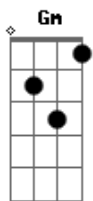

© ukulele-chords.com