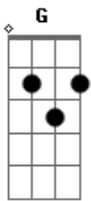

Kenny Chesney - Soul Of a Sailor

Tom: G
Intro: Em D C (x2)

G D C
He walked in with a salty sway
G D C
Lookin' like Blackbeard in his day
G D C C-G-Am7
A brother in arms just like me
Am7 D
I was born a son of the sea
Em A7
I can't be still, I can't be tied
C D
The only time I, I feel alive is

Chorus:
When the wind fills my sail
Am7 D
Riding on a lifelong swell
G Bm7 F D
Let my heart take me where it wants to go
Am7 D Em D
That's the sou--l of a sailor
Am7 D Em D
The sou--l of a sailor
Em D C

G D C
He slid a stool and a beer to me

G D C
Said, you know, we're both a dying breed
G D C C-G-Am7
Here's to love lost and newfound friends
Am7 D
And living out life in the boat we're in
Em A7
I can't be still, I can't be tied
C D
The only time I, I feel alive is

Chorus:
When the wind fills my sail
Am7 D
Riding on a lifelong swell
G Bm7 F D
Let my heart take me where it wants to go
Am7 D Em D
That's the sou--l of a sailor
Am7 D G
The sou--l of a sailor

G Em Am7 D (x2)
Let my heart take me where it wants to go
Am7 D Em D
That's the sou--l of a sailor
Am7 D Em D C D Em D C G
The sou--l of a sailor

Acordes

© ukulele-chords.com