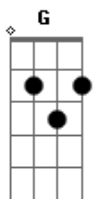

Kenny Chesney - Soul Of a Sailor

Tom: G
Intro: Em D C (x2)

G D C
He walked in with a salty sway
G D C
Lookin' like Blackbeard in his day
G D C C-G-Am7
A brother in arms just like me
Am7 D
I was born a son of the sea
Em A7
I can't be still, I can't be tied
C D
The only time I, I feel alive is

Chorus:
When the wind fills my sail
Am7 D
Riding on a lifelong swell
G Bm7 F D
Let my heart take me where it wants to go
Am7 D Em D
That's the sou--l of a sailor
Am7 D Em D
The sou--l of a sailor
Em D C

G D C
He slid a stool and a beer to me

G D C
Said, you know, we're both a dying breed
G D C C-G-Am7
Here's to love lost and newfound friends
Am7 D
And living out life in the boat we're in
Em A7
I can't be still, I can't be tied
C D
The only time I, I feel alive is

Chorus:
When the wind fills my sail
Am7 D
Riding on a lifelong swell
G Bm7 F D
Let my heart take me where it wants to go
Am7 D Em D
That's the sou--l of a sailor
Am7 D G
The sou--l of a sailor
G Em Am7 D (x2)
Let my heart take me where it wants to go
Am7 D Em D
That's the sou--l of a sailor
Am7 D Em D C D Em D C G
The sou--l of a sailor

Acordes

© ukulele-chords.com