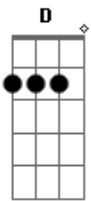

© ukulele-chords.com