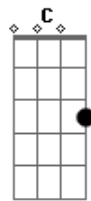

© ukulele-chords.com