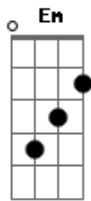

© ukulele-chords.com