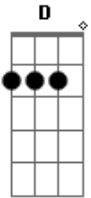

© ukulele-chords.com