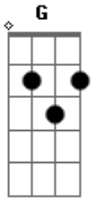

Kenny Chesney - I Will Stand

Tom: G
Intro: chords D Em C D
G I will not be the one who turns his back and runs
C Em
C When things get rocky down the line
D
G And I will not be the one holding the smoking gun
Em
C If love don't stand the test of time
D
C I love you forever I will be your man
G D
C Beside you always I will stand
D
G I didn't say I do to take control of you
Em
C I have no chains to hold you down
D
G If you'll let me spread my wings
Em
C You'll get the best of me
D
C Deep in your heart is where I'm bound

C G Em C D
I will not forsake you I will take your hand
C D G
Beside you always I will stand
C G
No matter what happens
Em D C Em
This feeling will stay till the day that I die
G D Em
You fill up the heart of my soul
D
That I take to the other side
G Em
You'll be the only one when all is said and done
C D
I'll keep you close to me I swear
G Em
If ever you are down no need to look around
C D
Just close your eyes and I'll be there
C G D
I love you forever I will be your man
C D G Em C D G
Beside you always I will stand

Acordes

© ukulele-chords.com