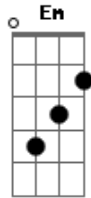

© ukulele-chords.com