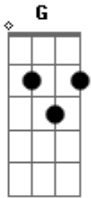

Kenny Chesney - I Will Stand

Tom: G
Intro: chords D Em C D
G I will not be the one who turns his back and runs
C Em
C When things get rocky down the line
D
G And I will not be the one holding the smoking gun
Em
C If love don't stand the test of time
D
C I love you forever I will be your man
G D
C Beside you always I will stand
D G
G I didn't say I do to take control of you
Em
C I have no chains to hold you down
D
G If you'll let me spread my wings
Em
C You'll get the best of me
D
C Deep in your heart is where I'm bound

C G Em C D
I will not forsake you I will take your hand
C D G
C Beside you always I will stand
G
C No matter what happens
Em D C Em
G This feeling will stay till the day that I die
D Em
C You fill up the heart of my soul
D
G That I take to the other side
Em
C You'll be the only one when all is said and done
D
G I'll keep you close to me I swear
Em
C If ever you are down no need to look around
D
C Just close your eyes and I'll be there
G D
C I love you forever I will be your man
D G Em C D G
C Beside you always I will stand

Acordes

© ukulele-chords.com