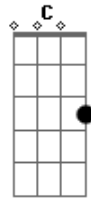

© ukulele-chords.com