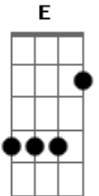

© ukulele-chords.com