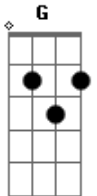

© ukulele-chords.com