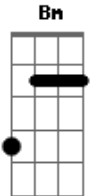

Ken Hensley - From Time To Time

Tom: D
Intro: Bm Em7 Bm Em7
Bm Em7 Bm Em7

Bm Em7
Once I loved a pretty woman
Bm Em7
Till one day she up and ran
Bm Em7
S'pose I should have felt it coming
Bm Em7
But it's hard to think of her with another man
G A Bm
Oh my lady I need you
G A Bm
Though from time to time I don't seem to

Bm Em7
Once the sun shone in my garden
Bm Em7

Till my love took off and left me with the rain
Bm Em7
Now my heart and I are starting
Bm Em7
To forget it all and start out again
G A Bm
Oh my lady I need you
G A Bm
Though from time to time I don't seem to

(Bm Em7 Bm)

E D Bm
My heart is hurting so bad
E D Bm
And all the trees look so sad
E D Bm
And all the love we could have had
D E Bm
Ooh, ooh from time to time

Acordes

© ukulele-chords.com

© ukulele-chords.com