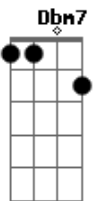

© ukulele-chords.com