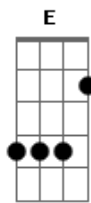

© ukulele-chords.com