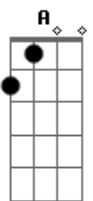

Verso 1:

I wasn't prepared to be a scared young boy
I wasn't prepared to be read like Tolstoy
And destroy
These feelings I feel inside
This war and peace inside my mind
Finding things I shouldn't find
This time they're out to get you
You kinda scare me and I wanna let you

Ponte:

Go, and find another adventure
C'mon let's go. I found something interesting and we should discover it together

Refrão:

Yeah, I'll gravitate towards you
Or you'll miss me when I'm gone
Cause things are getting creepy in this sleepy state of Oregon
And I'm gonna set things straight again
I'm gonna prove them wrong

I'm gonna show the world the supernatural

Verso 2:

I wasn't prepared to be a full grown man
I wasn't prepared to take your hand. A plan?
You already know me
Feel this one and just go with me
An eye for an eye makes the whole world blind
If I can't see then I can't find
These things that are out to get you
You kinda scare me and I wanna let you

Ponte:

Go, and find another adventure
C'mon let's go. I found something interesting and we should discover it together

Refrão:

Yeah, I'll gravitate towards you
Or you'll miss me when I'm gone
Cause things are getting creepy in this sleepy state of Oregon
And I'm gonna set things straight again
I'm gonna prove them wrong
I'm gonna show the world the supernatural

Ponte 2:

Call my name, I'm still here.
Feeling safe, when you're near.
This magic is tragic
Just to see me smile.
Won't you hold me for a while?

(Refrão 2x)

Acordes

© ukulele-chords.com