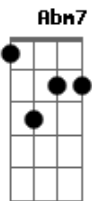

Ponte 2:

Call my name, I'm still here.
Feeling safe, when you're near.
This magic is tragic
Just to see me smile.
Won't you hold me for a while?

(Refrão 2x)

Acordes

© ukulele-chords.com

© ukulele-chords.com