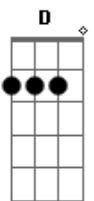

© ukulele-chords.com