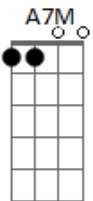

Ponte 2:

Call my name, I'm still here.
Feeling safe, when you're near.
This magic is tragic
Just to see me smile.
Won't you hold me for a while?

(Refrão 2x)

Acordes

© ukulele-chords.com

© ukulele-chords.com