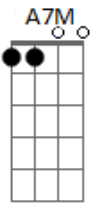

Ponte 2:

Call my name, I'm still here.
Feeling safe, when you're near.
This magic is tragic
Just to see me smile.
Won't you hold me for a while?

(Refrão 2x)

Acordes

© ukulele-chords.com

© ukulele-chords.com