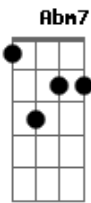

Ponte 2:

Call my name, I'm still here.
Feeling safe, when you're near.
This magic is tragic
Just to see me smile.
Won't you hold me for a while?

(Refrão 2x)

Acordes

© ukulele-chords.com

© ukulele-chords.com