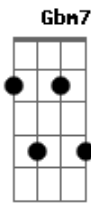

© ukulele-chords.com