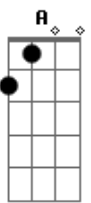

Verso 1:

I wasn't prepared to be a scared young boy
I wasn't prepared to be read like Tolstoy
And destroy
These feelings I feel inside
This war and peace inside my mind
Finding things I shouldn't find
This time they're out to get you
You kinda scare me and I wanna let you

Ponte:

Go, and find another adventure
C'mon let's go. I found something interesting and we should discover it together

Refrão:

Yeah, I'll gravitate towards you
Or you'll miss me when I'm gone
Cause things are getting creepy in this sleepy state of Oregon
And I'm gonna set things straight again
I'm gonna prove them wrong

I'm gonna show the world the supernatural

Verso 2:

I wasn't prepared to be a full grown man
I wasn't prepared to take your hand. A plan?
You already know me
Feel this one and just go with me
An eye for an eye makes the whole world blind
If I can't see then I can't find
These things that are out to get you
You kinda scare me and I wanna let you

Ponte:

Go, and find another adventure
C'mon let's go. I found something interesting and we should discover it together

Refrão:

Yeah, I'll gravitate towards you
Or you'll miss me when I'm gone
Cause things are getting creepy in this sleepy state of Oregon
And I'm gonna set things straight again
I'm gonna prove them wrong
I'm gonna show the world the supernatural

Ponte 2:

Call my name, I'm still here.
Feeling safe, when you're near.
This magic is tragic
Just to see me smile.
Won't you hold me for a while?

(Refrão 2x)

Acordes

© ukulele-chords.com