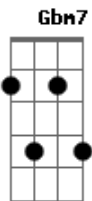

© ukulele-chords.com