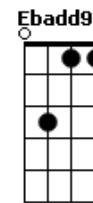

© ukulele-chords.com