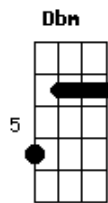

© ukulele-chords.com