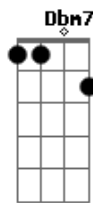

© ukulele-chords.com

© ukulele-chords.com

© ukulele-chords.com

© ukulele-chords.com

© ukulele-chords.com

© ukulele-chords.com

© ukulele-chords.com

© ukulele-chords.com