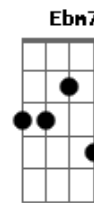

© ukulele-chords.com

© ukulele-chords.com

© ukulele-chords.com

© ukulele-chords.com

© ukulele-chords.com

© ukulele-chords.com

© ukulele-chords.com

© ukulele-chords.com