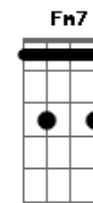

© ukulele-chords.com