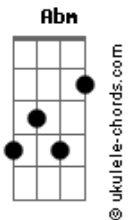

Kelsy Karter - Liquor Store On Mars

tom:

E

[Primeira Parte]

E Abm
There's no room on the freeway
Dbm
That's where we drove your car
E Abm
There's no seats at the?movies
Dbm
That's?where we watched?the stars
E Abm Dbm
And there's a guy at?this party with hair just like you

Ooh
E Abm
There's no room at this party
Dbm
Where should I move?

[Pré-Refrão]

A E
Maybe New York or somewhere up the coast
B Dbm B
London or Paris, nah, I hate the cold
A E
Seems to be everywhere I wanna go
B
Is still too close to you

[Refrão]

A E
I hope there's a liquor store waitin' on Mars
Dbm B
With cheap cigarettes you can light with the stars
A E
'Cause that's how far I'll have to go
Dbm B
To see you and not say hello

[Segunda Parte]

E Abm
Nothing good on the airwaves
Dbm
Just all our favourite songs
E Abm Dbm
No more space on this planet, uh
E Abm Dbm
There's a girl at this party that kissed me like you

Ooh
E Abm

Acordes

Get me out of this party
Dbm
I've gotta move