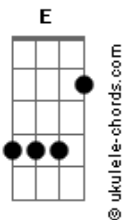

Kelsy Karter - Liquor Store On Mars

tom:

E

[Primeira Parte]

E Abm
There's no room on the freeway
Dbm
That's where we drove your car
E Abm
There's no seats at the?movies
Dbm
That's?where we watched?the stars
E Abm Dbm
And there's a guy at?this party with hair just like you

Ooh
E Abm
There's no room at this party
Dbm
Where should I move?

[Pré-Refrão]

A E
Maybe New York or somewhere up the coast
B Dbm B
London or Paris, nah, I hate the cold
A E
Seems to be everywhere I wanna go
B
Is still too close to you

[Refrão]

A E
I hope there's a liquor store waitin' on Mars
Dbm B
With cheap cigarettes you can light with the stars
A E
'Cause that's how far I'll have to go
Dbm B
To see you and not say hello

[Segunda Parte]

E Abm
Nothing good on the airwaves
Dbm
Just all our favourite songs
E Abm Dbm
No more space on this planet, uh
E Abm Dbm
There's a girl at this party that kissed me like you

Ooh
E Abm

Acordes

Get me out of this party
Dbm
I've gotta move

[Pré-Refrão]

A E
Maybe New York or somewhere up the coast
B Dbm B
London or Paris, nah, I hate the cold
A E
Seems to be everywhere I wanna go
B
Is still too close to you

[Refrão]

A E
I hope there's a liquor store waitin' on Mars
Dbm B
With cheap cigarettes you can light with the stars
A E
'Cause that's how far I'll have to go
Dbm B
To see you and not say hello

A E
I hope there's a liquor store waitin' on Mars
Dbm B
With cherry ice cola to cool down my heart
A E
'Cause that's how far I'll have to go
Dbm B
To see you and not say hello

(And get myself over you)

[Refrão]

A E
I hope there's a liquor store waitin' on Mars
Dbm B
With cheap cigarettes you can light with the stars
A E
'Cause that's how far I'll have to go
Dbm B
To see you and not say hello

A E
I hope there's a liquor store waitin' on Mars
Dbm B
With cherry ice cola to cool down my heart
A E
'Cause that's how far I'll have to go
Dbm E
To get myself over you