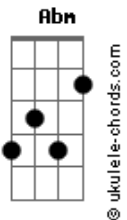

Kelsy Karter - Liquor Store On Mars

tom:

E

[Primeira Parte]

E Abm
There's no room on the freeway
Dbm
That's where we drove your car
E Abm
There's no seats at the?movies
Dbm
That's?where we watched?the stars
E Abm Dbm
And there's a guy at?this party with hair just like you

Ooh
E Abm
There's no room at this party
Dbm
Where should I move?

[Pré-Refrão]

A E
Maybe New York or somewhere up the coast
B Dbm B
London or Paris, nah, I hate the cold
A E
Seems to be everywhere I wanna go
B
Is still too close to you

[Refrão]

A E
I hope there's a liquor store waitin' on Mars
Dbm B
With cheap cigarettes you can light with the stars
A E
'Cause that's how far I'll have to go
Dbm B
To see you and not say hello

[Segunda Parte]

E Abm
Nothing good on the airwaves
Dbm
Just all our favourite songs
E Abm Dbm
No more space on this planet, uh
E Abm Dbm
There's a girl at this party that kissed me like you

Ooh
E Abm

Acordes

Get me out of this party
Dbm
I've gotta move

[Pré-Refrão]

A E
Maybe New York or somewhere up the coast
B Dbm B
London or Paris, nah, I hate the cold
A E
Seems to be everywhere I wanna go
B
Is still too close to you

[Refrão]

A E
I hope there's a liquor store waitin' on Mars
Dbm B
With cheap cigarettes you can light with the stars
A E
'Cause that's how far I'll have to go
Dbm B
To see you and not say hello

A E
I hope there's a liquor store waitin' on Mars
Dbm B
With cherry ice cola to cool down my heart
A E
'Cause that's how far I'll have to go
Dbm B
To see you and not say hello

(And get myself over you)

[Refrão]

A E
I hope there's a liquor store waitin' on Mars
Dbm B
With cheap cigarettes you can light with the stars
A E
'Cause that's how far I'll have to go
Dbm B
To see you and not say hello

A E
I hope there's a liquor store waitin' on Mars
Dbm B
With cherry ice cola to cool down my heart
A E
'Cause that's how far I'll have to go
Dbm E
To get myself over you