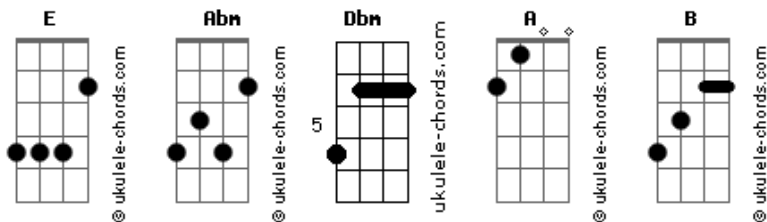

Kelsy Karter - Liquor Store On Mars

tom:

E

[Primeira Parte]

E Abm
There's no room on the freeway
Dbm
That's where we drove your car
E Abm
There's no seats at the?movies
Dbm
That's?where we watched?the stars
E Abm Dbm
And there's a guy at?this party with hair just like you

Ooh
E Abm
There's no room at this party
Dbm
Where should I move?

[Pré-Refrão]

A E
Maybe New York or somewhere up the coast
B Dbm B
London or Paris, nah, I hate the cold
A E
Seems to be everywhere I wanna go
B
Is still too close to you

[Refrão]

A E
I hope there's a liquor store waitin' on Mars
Dbm B
With cheap cigarettes you can light with the stars
A E
'Cause that's how far I'll have to go
Dbm B
To see you and not say hello

[Segunda Parte]

E Abm
Nothing good on the airwaves
Dbm
Just all our favourite songs
E Abm Dbm
No more space on this planet, uh
E Abm Dbm
There's a girl at this party that kissed me like you

Ooh
E Abm

Acordes

Get me out of this party
Dbm
I've gotta move