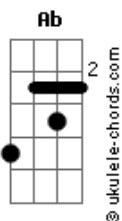

Kelsy Karter - God Knows I've Tried

tom:

Intro: Ab C Fm Ab7 Db
Ab Bbm7 Ab Db

[Primeira Parte]

Ab C
"She's a little rebel," that's what they say
Fm Ab7
I've been chasing trouble since back in the day
Db Ab Bbm7
I don't wanna grow up, I'm just not
Ab
Built that way
Ab C7
Daddy wishes I was the girl next door
Fm Ab7
Mama tells me I should smile some more

[Refrão]

Db
Baby, I've been bad
Db Ab Bbm7 Ab
But God knows I've tried to be good
Db Ab Bbm7 Ab
God knows I've tried

[Segunda Parte]

Ab
To the lovers and friends that I've
C7
Gone and left behind
Fm
I might've runaway, but, see, I ain't
Ab7
Driving blind
Db Ab Bbm7
I made it to the circus, but I still
Ab
Walk the line
Ab C7
So go on, judge me by my cover
Fm Ab7
I know I'll never write another

[Refrão]

Db
Baby, I've been bad
Db Ab Bbm7 Ab
But God knows I've tried to be good
Db Ab Bbm7 Ab
God knows I've tried

Acordes

[Ponte]

Ab Bbm
I've been smokin', drinkin', lyin', cheatin'
Cm Bbm
I've overpromised, but under-achievin'
Fm
I usually ain't afraid of nothin'
Ab
But saying this out loud terrifies me
Bbm
I've been breakin' hearts, stealin' cars
Cm Bbm
Takin' shit to walk on Mars

(Ab C7 Fm Ab Db)
(Ab Bbm Ab Ab Ab)

[Terceira Parte]

C
"She's a little rebel," that's what they say
Fm
Yeah, I'll be chasing trouble for the
Ab7
Rest of my days
Db Ab Bbm7
No, I'm never growing up no matter
Ab
What they say
Ab C
So let me speak some truth to you
Fm Ab7
I'll do it all again times two, yeah