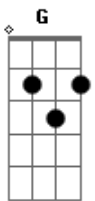

© ukulele-chords.com