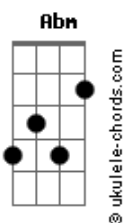

Kelly Clarkson - Underneath The Tree

tom:
Intro: Eb Eb7 Eb Eb Abm Bb

[Refrão]

Eb
You're here where you should be
Gm
Snow is falling as the carolers sing
Db
It just wasn't the same
Fm Abm Bb
Alone on Christmas day-ay
Eb
Presents, what a beautiful sight
Gm
Don't mean a thing if you ain't holding me tight
Db
You're all that I need
Fm Abm Bb
Underneath the tree-ee

[Primeira Parte]

Eb
Tonight
Gm
I'm gonna hold you close
Fm
Make sure that you know
Abm Bb Eb
I was lost before you
Gm
Christmas was cold and grey
Fm Abm Bb
Another holiday alone to celebrate
Ab Abm G G7 Cm
But then one day everything changed
Eb F
You're all I need
(Bb)
Underneath the tree

[Refrão]

Eb
You're here where you should be
Gm
Snow is falling as the carolers sing
Db
It just wasn't the same
Fm Abm Bb
Alone on Christmas day-ay
Eb
Presents, what a beautiful sight
Fm
Don't mean a thing if you ain't holding me tight
Db
You're all that I need
Fm Abm Bb
Underneath the tree-ee

[Segunda Parte]

Eb Gm
I found what I was looking for

Acordes

Fm
A love that's meant for me
Abm Bb Eb
A heart that's mine completely
Gm
Knocked me right off my feet
Fm
And this year I will fall
Abm Bb
With no worries at all
Ab Abm G G7 Cm
'Cause you are near and everything's clear
Eb F
You're all I need
(Bb)
Underneath the tree