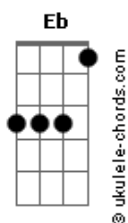

Kelly Clarkson - Underneath The Tree

tom:
Intro: Eb Eb7 Eb Eb Abm Bb

[Refrão]

Eb
You're here where you should be
Gm
Snow is falling as the carolers sing
Db
It just wasn't the same
Fm Abm Bb
Alone on Christmas day-ay
Eb
Presents, what a beautiful sight
Gm
Don't mean a thing if you ain't holding me tight
Db
You're all that I need
Fm Abm Bb
Underneath the tree-ee

[Primeira Parte]

Eb
Tonight
Gm
I'm gonna hold you close
Fm
Make sure that you know
Abm Bb Eb
I was lost before you
Gm
Christmas was cold and grey
Fm Abm Bb
Another holiday alone to celebrate
Ab Abm G G7 Cm
But then one day everything changed
Eb F
You're all I need
(Bb)
Underneath the tree

[Segunda Parte]

Eb Gm
I found what I was looking for

Acordes

Fm
A love that's meant for me
Abm Bb Eb
A heart that's mine completely
Gm
Knocked me right off my feet
Fm
And this year I will fall
Abm Bb
With no worries at all
Ab Abm G G7 Cm
'Cause you are near and everything's clear
Eb F
You're all I need
(Bb)
Underneath the tree

[Interlude] Eb Gm Db
Fm Abm Bb
Eb Gm Db
Fm Abm Bb

A Abm G G7 Cm
And then one day everything changed
Eb F
You're all I need
(Bb)
Underneath the tree

[Refrão]

Eb
You're here where you should be
Gm
Snow is falling as the carolers sing
Db
It just wasn't the same
Fm Abm Bb
Alone on Christmas day-ay
Eb
Presents, what a beautiful sight
Gm
Don't mean a thing if you ain't holding me tight
Db
You're all that I need
Fm Abm Bb
Underneath the tree-ee
Eb
Tonight