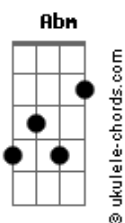

# Kelly Clarkson - Underneath The Tree

tom:  
Intro: Eb Eb7 Eb Eb Abm Bb

[Refrão]

Eb  
You're here where you should be  
Gm  
Snow is falling as the carolers sing  
Db  
It just wasn't the same  
Fm Abm Bb  
Alone on Christmas day-ay  
Eb  
Presents, what a beautiful sight  
Gm  
Don't mean a thing if you ain't holding me tight  
Db  
You're all that I need  
Fm Abm Bb  
Underneath the tree-ee

[Primeira Parte]

Eb  
Tonight  
Gm  
I'm gonna hold you close  
Fm  
Make sure that you know  
Abm Bb Eb  
I was lost before you  
Gm  
Christmas was cold and grey  
Fm Abm Bb  
Another holiday alone to celebrate  
Ab Abm G G7 Cm  
But then one day everything changed  
Eb F  
You're all I need  
(Bb )  
Underneath the tree

## Acordes

Fm  
A love that's meant for me  
Abm Bb Eb  
A heart that's mine completely  
Gm  
Knocked me right off my feet  
Fm  
And this year I will fall  
Abm Bb  
With no worries at all  
Ab Abm G G7 Cm  
'Cause you are near and everything's clear  
Eb F  
You're all I need  
(Bb )  
Underneath the tree

[Interlude] Eb Gm Db  
Fm Abm Bb  
Eb Gm Db  
Fm Abm Bb

A Abm G G7 Cm  
And then one day everything changed  
Eb F  
You're all I need  
(Bb )  
Underneath the tree

[Refrão]

Eb  
You're here where you should be  
Gm  
Snow is falling as the carolers sing  
Db  
It just wasn't the same  
Fm Abm Bb  
Alone on Christmas day-ay  
Eb  
Presents, what a beautiful sight  
Gm  
Don't mean a thing if you ain't holding me tight  
Db  
You're all that I need  
Fm Abm Bb  
Underneath the tree-ee  
Eb  
Tonight