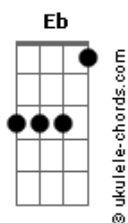

Kelly Clarkson - Underneath The Tree

tom:
Intro: Eb Eb7 Eb Eb Abm Bb

[Refrão]

Eb
You're here where you should be
Gm
Snow is falling as the carolers sing
Db
It just wasn't the same
Fm Abm Bb
Alone on Christmas day-ay
Eb
Presents, what a beautiful sight
Gm
Don't mean a thing if you ain't holding me tight
Db
You're all that I need
Fm Abm Bb
Underneath the tree-ee

[Primeira Parte]

Eb
Tonight
Gm
I'm gonna hold you close
Fm
Make sure that you know
Abm Bb Eb
I was lost before you
Gm
Christmas was cold and grey
Fm Abm Bb
Another holiday alone to celebrate
Ab Abm G G7 Cm
But then one day everything changed
Eb F
You're all I need
(Bb)
Underneath the tree

[Refrão]

Eb
You're here where you should be
Gm
Snow is falling as the carolers sing
Db
It just wasn't the same
Fm Abm Bb
Alone on Christmas day-ay
Eb
Presents, what a beautiful sight
Fm
Don't mean a thing if you ain't holding me tight
Db
You're all that I need
Fm Abm Bb
Underneath the tree-ee

[Segunda Parte]

Eb Gm
I found what I was looking for

Acordes

Fm
A love that's meant for me
Abm Bb Eb
A heart that's mine completely
Gm
Knocked me right off my feet
Fm
And this year I will fall
Abm Bb
With no worries at all
Ab Abm G G7 Cm
'Cause you are near and everything's clear
Eb F
You're all I need
(Bb)
Underneath the tree

[Refrão]

Eb
You're here where you should be
Gm
Snow is falling as the carolers sing
Db
It just wasn't the same
Fm Abm Bb
Alone on Christmas day-ay
Eb
Presents, what a beautiful sight
Fm
Don't mean a thing if you ain't holding me tight
Db
You're all that I need
Fm Abm Bb
Underneath the tree-ee

[Interlude] Eb Gm Db
Fm Abm Bb
Eb Gm Db
Fm Abm Bb

A Abm G G7 Cm
And then one day everything changed
Eb F
You're all I need
(Bb)
Underneath the tree

[Refrão]

Eb
You're here where you should be
Gm
Snow is falling as the carolers sing
Db
It just wasn't the same
Fm Abm Bb
Alone on Christmas day-ay
Eb
Presents, what a beautiful sight
Gm
Don't mean a thing if you ain't holding me tight
Db
You're all that I need
Fm Abm Bb
Underneath the tree-ee
Eb
Tonight