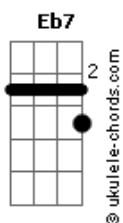

Kelly Clarkson - Underneath The Tree

tom:
Intro: Eb Eb7 Eb Eb Abm Bb

[Refrão]

Eb
You're here where you should be
Gm
Snow is falling as the carolers sing
Db
It just wasn't the same
Fm Abm Bb
Alone on Christmas day-ay
Eb
Presents, what a beautiful sight
Gm
Don't mean a thing if you ain't holding me tight
Db
You're all that I need
Fm Abm Bb
Underneath the tree-ee

[Primeira Parte]

Eb
Tonight
Gm
I'm gonna hold you close
Fm
Make sure that you know
Abm Bb Eb
I was lost before you
Gm
Christmas was cold and grey
Fm Abm Bb
Another holiday alone to celebrate
Ab Abm G G7 Cm
But then one day everything changed
Eb F
You're all I need
(Bb)
Underneath the tree

[Refrão]

Eb
You're here where you should be
Gm
Snow is falling as the carolers sing
Db
It just wasn't the same
Fm Abm Bb
Alone on Christmas day-ay
Eb
Presents, what a beautiful sight
Fm
Don't mean a thing if you ain't holding me tight
Db
You're all that I need
Fm Abm Bb
Underneath the tree-ee

[Segunda Parte]

Eb Gm
I found what I was looking for

Acordes

Fm
A love that's meant for me
Abm Bb Eb
A heart that's mine completely
Gm
Knocked me right off my feet
Fm
And this year I will fall
Abm Bb
With no worries at all
Ab Abm G G7 Cm
'Cause you are near and everything's clear
Eb F
You're all I need
(Bb)
Underneath the tree