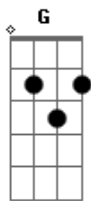

Kelly Clarkson - I Dare You

tom:

Intro: Bm G D A

[Primeira Parte]

A Bm G D
There's a wolf that preys on a world that strays so far from the Garden?(oh)

A Bm G D
And just like your'own, every heart you know seems cold and hardened (oh)

G A Bm A D G
You may not have the stage, but you still have a voice
G A Bm A D G
You may not have the strength, but if you have a choice

[Refrão]

Bm G D A
I dare you to love
Bm G D A
Oh, I dare you to love
Bm G
Even if you're hurt and you can only see the worst
D Gbm
Even if you think it's not enough

G
Oh, I dare you to love

Bm G D A
I dare you

G D
Oh, I, I dare you to love

Acordes

© ukulele-chords.com

© ukulele-chords.com

© ukulele-chords.com

© ukulele-chords.com