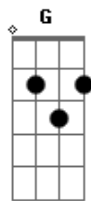

Kelly Clarkson - I Dare You

tom:

Intro: Bm G D A

[Primeira Parte]

A Bm G D
There's a wolf that preys on a world that strays so far from the Garden?(oh)

A Bm G D
And just like your'own, every heart you know seems cold and hardened (oh)

G A Bm A D G
You may not have the stage, but you still have a voice
G A Bm A D G
You may not have the strength, but if you have a choice

[Refrão]

Bm G D A
I dare you to love
Bm G D A
Oh, I dare you to love
Bm G
Even if you're hurt and you can only see the worst
D Gbm
Even if you think it's not enough

G
Oh, I dare you to love

Bm G D A
I dare you

G D
Oh, I, I dare you to love

Acordes

© ukulele-chords.com

© ukulele-chords.com

© ukulele-chords.com

© ukulele-chords.com